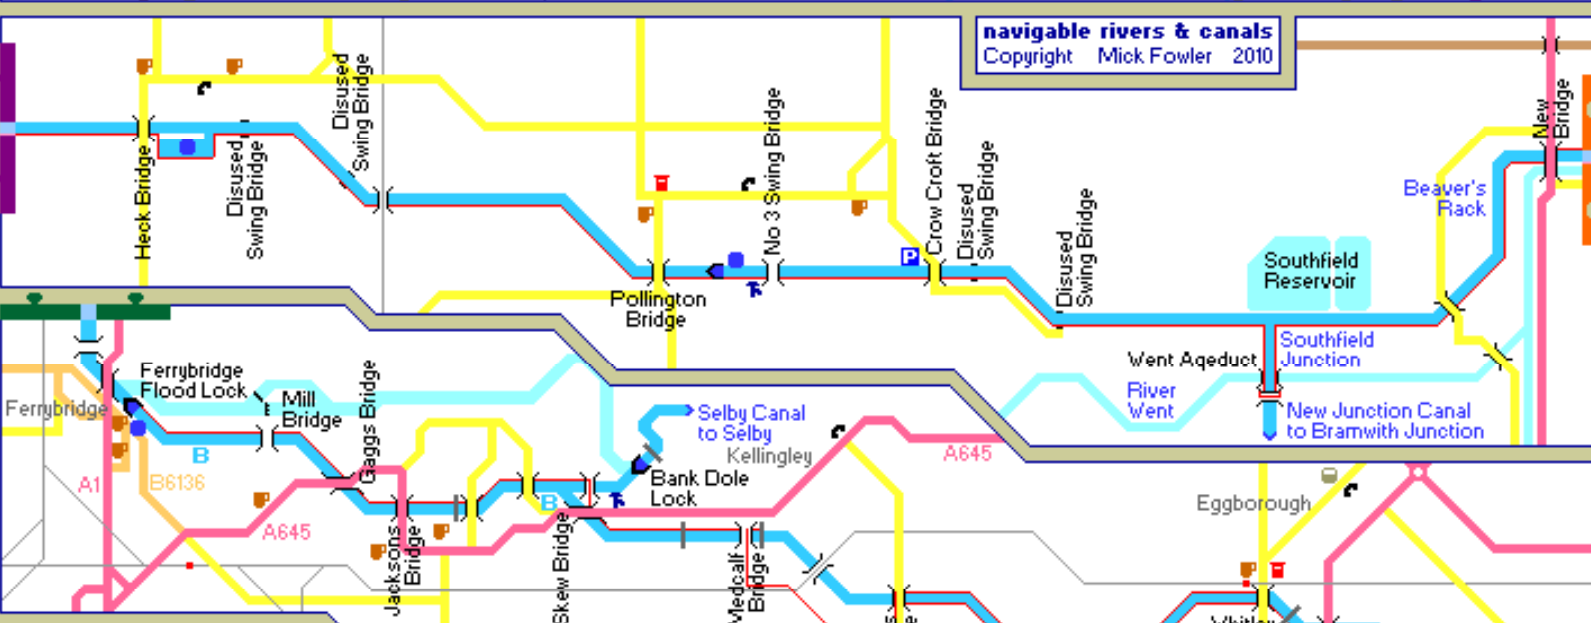

**navigable rivers & canals**  
Copyright Mick Fowler 2010

- Canal / River key**
- |                        |             |          |
|------------------------|-------------|----------|
| Navigation             | Foot bridge | Boatyard |
| Lock                   | Mooring     | Marina   |
| Road bridge            | Towpath     | Disposal |
| Turning for 70ft craft | Pipes       | Rubbish  |
|                        | Fuel        | Water    |

**Aire & Calder Navigation** 2 of 2  
Castleford to Goole on the River Ouse