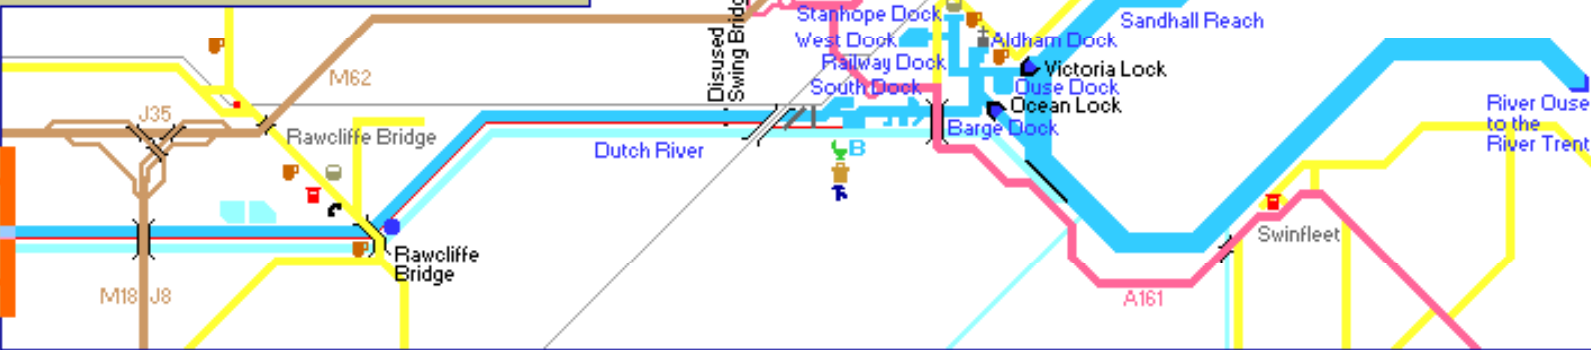

- Map key**
- |         |          |             |        |
|---------|----------|-------------|--------|
| A Road  | Car Park | Interest    | Pub    |
| B Road  | Nature   | Parkland    | Castle |
| Byroad  | Eating   | Fishing     | Church |
| Railway | Camping  | Post office | Phone  |
|         | Shops    | Golf        |        |

**navigable rivers & canals**  
Copyright Mick Fowler 2010

- Canal / River key**
- |                        |             |          |
|------------------------|-------------|----------|
| Navigation             | Foot bridge | Boatyard |
| Lock                   | Mooring     | Marina   |
| Road bridge            | Towpath     | Disposal |
| Turning for 70ft craft | Pipes       | Rubbish  |
|                        | Fuel        | Water    |

**Aire & Calder Navigation** 2 of 2  
Castleford to Goole on the River Ouse