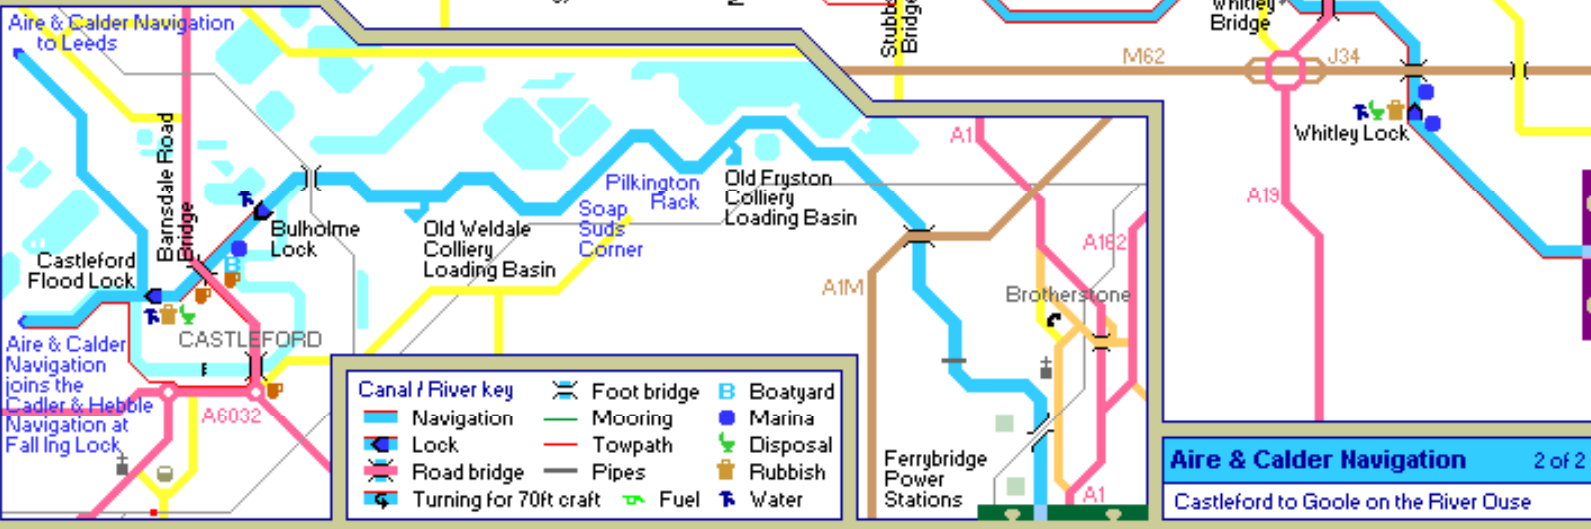

- Map key**
- |         |          |             |        |
|---------|----------|-------------|--------|
| A Road  | Car Park | Interest    | Pub    |
| B Road  | Nature   | Parkland    | Castle |
| Byroad  | Eating   | Fishing     | Church |
| Railway | Camping  | Post office | Phone  |
|         | Shops    | Golf        |        |

**navigable rivers & canals**  
Copyright Mick Fowler 2010

- Canal / River key**
- |                        |             |          |
|------------------------|-------------|----------|
| Navigation             | Foot bridge | Boatyard |
| Lock                   | Mooring     | Marina   |
| Road bridge            | Towpath     | Disposal |
| Turning for 70ft craft | Pipes       | Rubbish  |
|                        | Fuel        | Water    |

**Aire & Calder Navigation** 2 of 2  
Castleford to Goole on the River Ouse