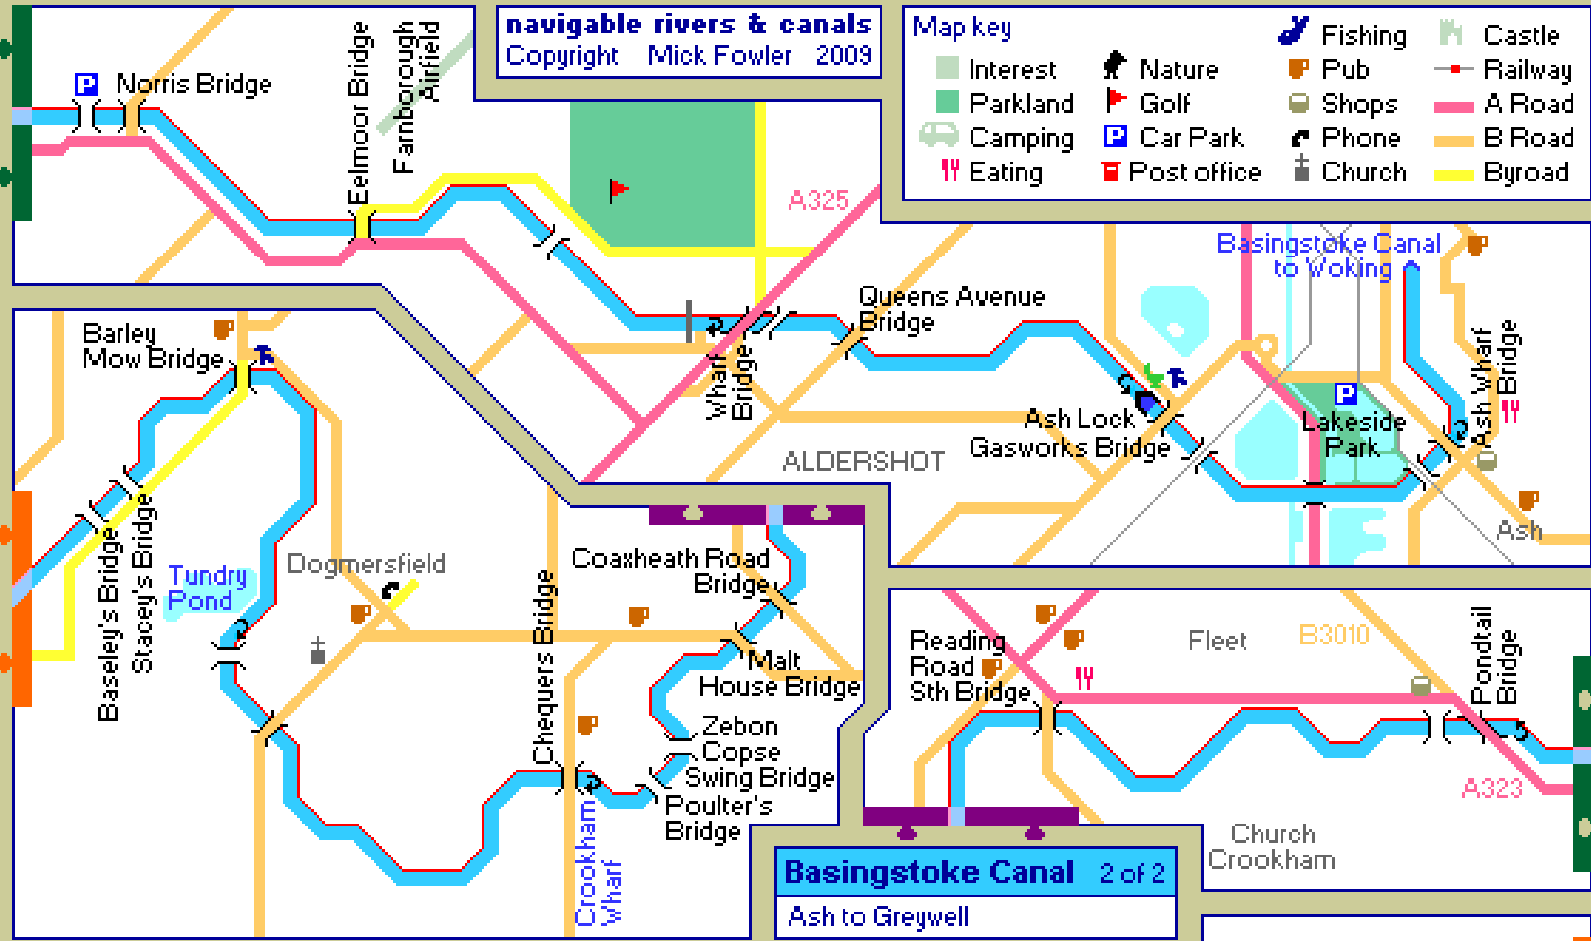

navigable rivers & canals
Copyright Mick Fowler 2009

Map key

Interest	Nature	Fishing	Castle
Parkland	Golf	Pub	Railway
Camping	Car Park	Shops	A Road
Eating	Post office	Phone	B Road
		Church	Byroad

Canal / River key

Navigation	Marina
Lock	Boatyard
Towpath	Disposal
Pipes	Mooring
Foot bridge	Rubbish
Road bridge	Water
Turning for 70ft craft	Fuel