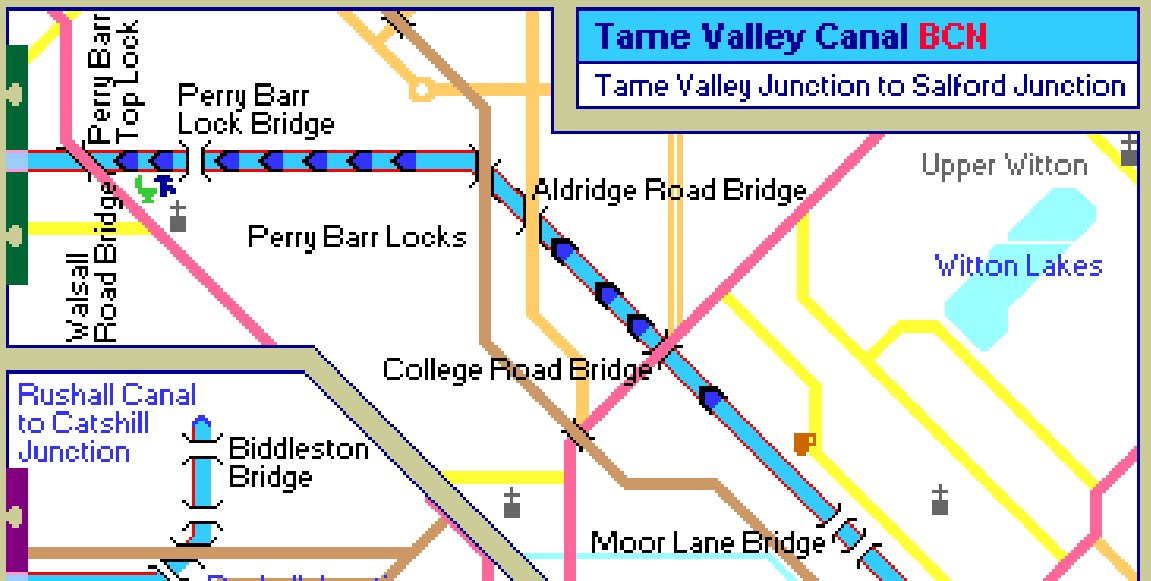

Tame Valley Canal BCH
Tame Valley Junction to Salford Junction

- Map key**
- A Road
 - B Road
 - Byroad
 - Interest
 - Parkland
 - Car Park
 - ▲ Golf
 - ♣ Nature
 - Fishing
 - Pub
 - Shops
 - ☎ Phone
 - ✙ Church
 - 🍴 Eating
 - 🏕️ Camping
 - 📮 Post office
 - Railway

navigable rivers & canals
Copyright Mick Fowler 2009

- Canal / River key**
- Navigation
 - ⚓ Lock
 - () Foot bridge
 - Road bridge
 - Pipes
 - Mooring
 - Towpath
 - ↻ Turning for 70ft craft
 - ⛽ Fuel
 - ⚓ Marina
 - ♻️ Disposal
 - 🚤 Boatyard
 - ♻️ Rubbish
 - 💧 Water