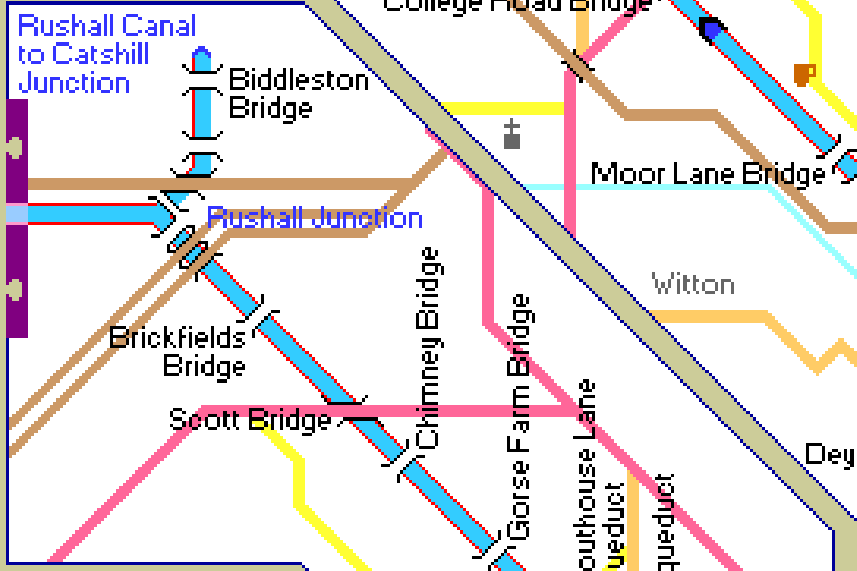

Tame Valley Canal BCH
Tame Valley Junction to Salford Junction

- Map key**
- A Road
 - B Road
 - Byroad
 - Interest
 - Parkland
 - Car Park
 - ▲ Golf
 - ♣ Nature
 - Fishing
 - Pub
 - Shops
 - ☎ Phone
 - ✙ Church
 - 🍴 Eating
 - 🏕️ Camping
 - 📮 Post office
 - Railway

navigable rivers & canals
Copyright Mick Fowler 2009

- Canal / River key**
- Navigation
 - ⚓ Lock
 - () Foot bridge
 - Road bridge
 - Pipes
 - Mooring
 - Towpath
 - ↻ Turning for 70ft craft
 - ⛽ Fuel
 - ⚓ Marina
 - ♻️ Disposal
 - 🚤 Boatyard
 - ♻️ Rubbish
 - 💧 Water