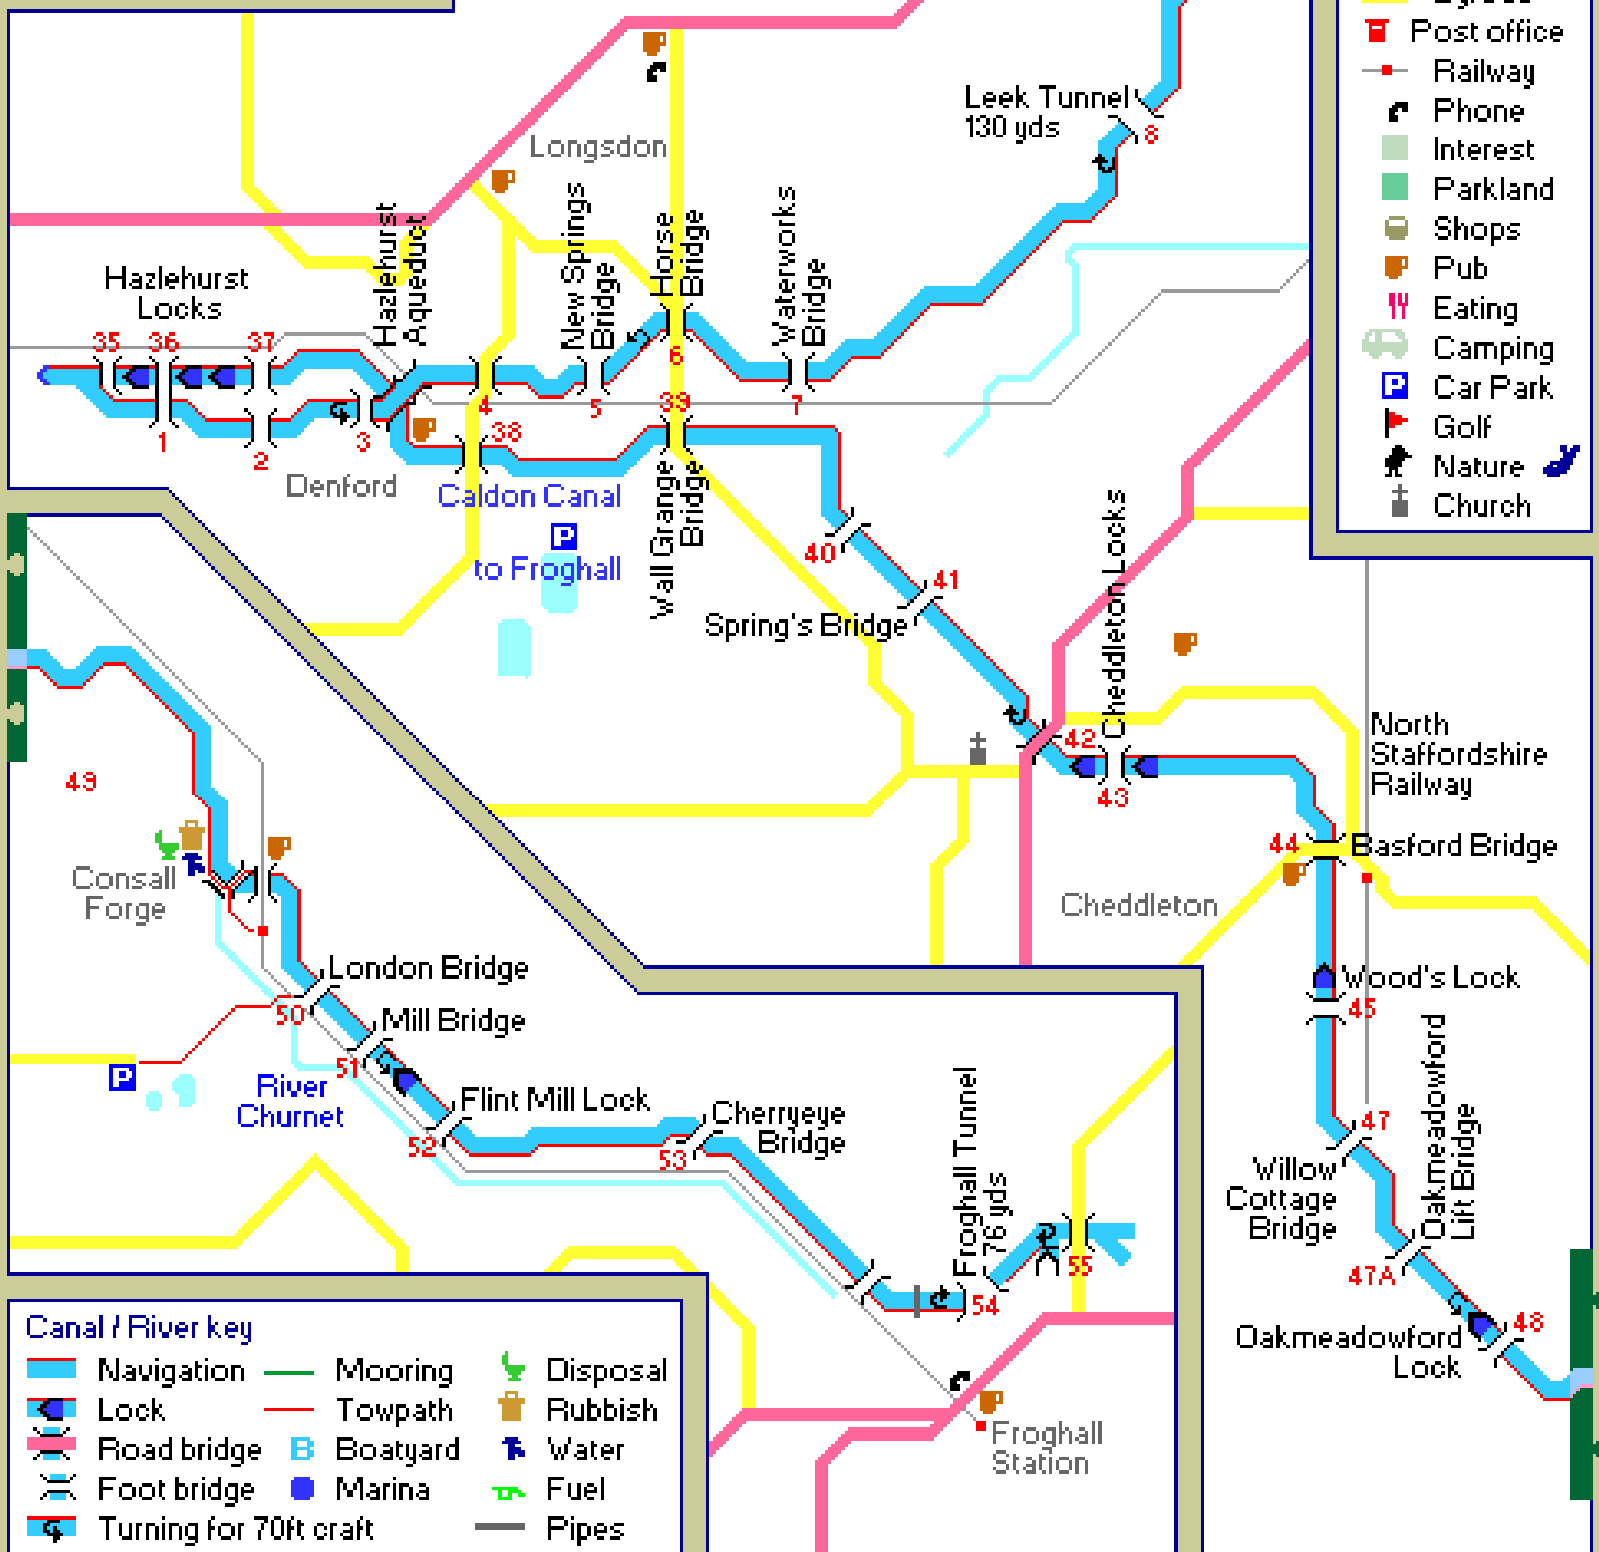

Caldon Canal 2 of 2

Hazlehurst Locks to Froghall
Leek Branch

navigable rivers & canals

Copyright Mick Fowler 2012

Map key

- A Road
- B Road
- Byroad
- Post office
- Railway
- Phone
- Interest
- Parkland
- Shops
- Pub
- Eating
- Camping
- Car Park
- Golf
- Nature
- Church

Canal / River key

Navigation	Mooring	Disposal
Lock	Towpath	Rubbish
Road bridge	Boatyard	Water
Foot bridge	Marina	Fuel
Turning for 70ft craft	Pipes	