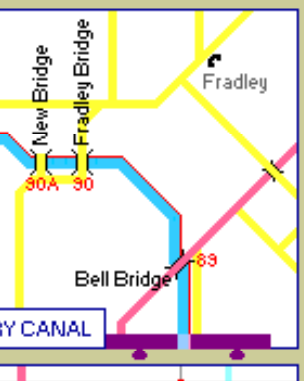

COVENTRY CANAL

Birmingham & Fazeley Canal 2 of 2

Fazeley Junction to Whittington

Map key

A Road	Parkland	Fishing
B Road	Shops	Nature
Byroad	Pub	Phone
Railway	Castle	Church
Car Park	Eating	Camping
Interest	Golf	Post office

navigable rivers & canals
Copyright Mick Fowler 2009

Canal / River key

Navigation
Lock
Road bridge
Foot bridge
Turning for 70ft craft
Marina
Disposal
Rubbish
Water
Fuel
Boatyard
Pipes
Mooring
Towpath

Coventry Canal 3 of 3

Tamworth to Fazeley Junction to Fradley Junction