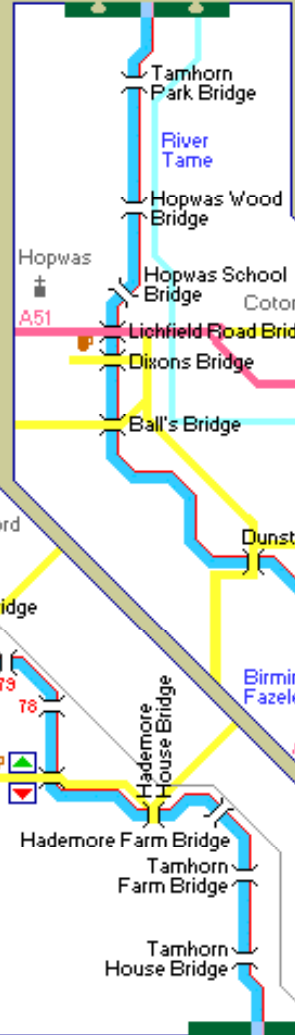

COVENTRY CANAL

Birmingham & Fazeley Canal 2 of 2

Fazeley Junction to Whittington

Map key

A Road	Parkland	Fishing
B Road	Shops	Nature
Byroad	Pub	Phone
Railway	Castle	Church
Car Park	Eating	Camping
Interest	Golf	Post office

navigable rivers & canals
Copyright Mick Fowler 2009

Canal / River key

Navigation
Lock
Road bridge
Foot bridge
Turning for 70ft craft
Marina
Disposal
Rubbish
Water
Fuel
Boatyard
Pipes
Mooring
Towpath

Coventry Canal 3 of 3

Tamworth to Fazeley Junction to Fradley Junction