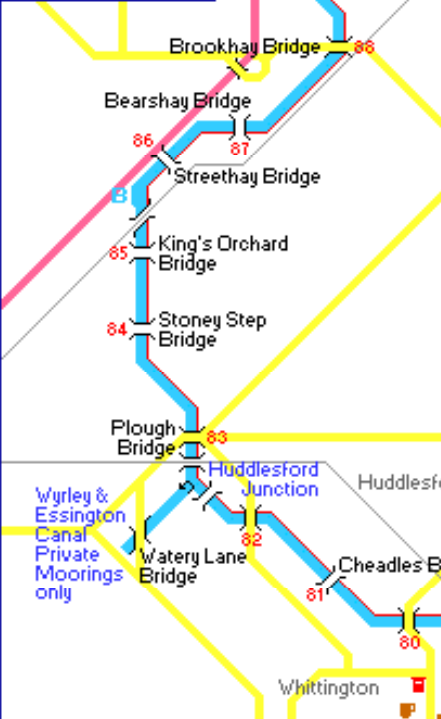

COVENTRY CANAL

Birmingham & Fazeley Canal 2 of 2

Fazeley Junction to Whittington

Map key

A Road	Parkland	Fishing
B Road	Shops	Nature
Byroad	Pub	Phone
Railway	Castle	Church
Car Park	Eating	Camping
Interest	Golf	Post office

navigable rivers & canals
Copyright Mick Fowler 2009

Canal / River key

Navigation
Lock
Road bridge
Foot bridge
Turning for 70ft craft
Marina
Disposal
Rubbish
Water
Fuel
Boatyard
Pipes
Mooring
Towpath

Coventry Canal 3 of 3

Tamworth to Fazeley Junction to Fradley Junction