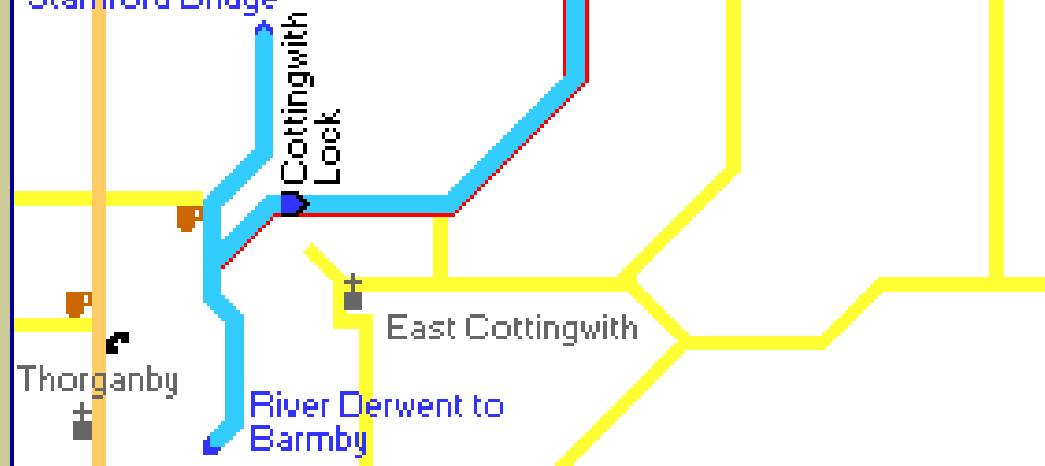

## Pocklington Canal 2 of 2

East Cottingwith to Bielby

Pocklington Canal to Canal Head is un navigable

#### Canal / River key

- Navigation
- Lock
- Road bridge
- Turning for 70ft craft
- Foot bridge
- Mooring
- Towpath
- Pipes
- Fuel
- Boatyard
- Marina
- Disposal
- Rubbish
- Water

#### River Derwent to Stamford Bridge