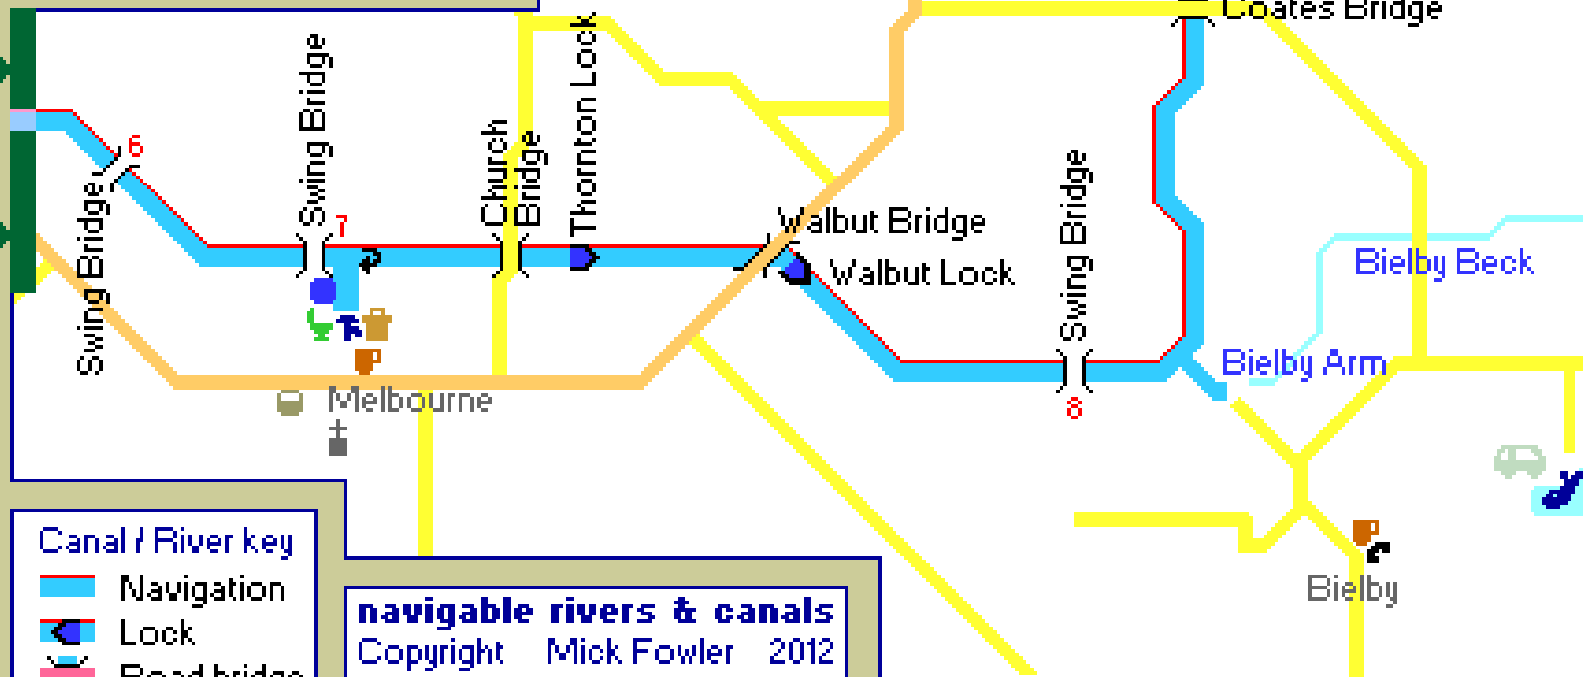

## Pocklington Canal 2 of 2

East Cottingwith to Bielby

Pocklington Canal to Canal Head is un navigable

#### Canal / River key

- Navigation
- Lock
- Road bridge
- Turning for 70ft craft
- Foot bridge
- Mooring
- Towpath
- Pipes
- Fuel
- Boatyard
- Marina
- Disposal
- Rubbish
- Water

#### River Derwent to Stamford Bridge

#### Map key

- |          |             |
|----------|-------------|
| A Road   | Interest    |
| B Road   | Parkland    |
| Byroad   | Fishing     |
| Railway  | Nature      |
| Eating   | Church      |
| Shops    | Phone       |
| Pub      | Golf        |
| Castle   | Camping     |
| Car Park | Post office |