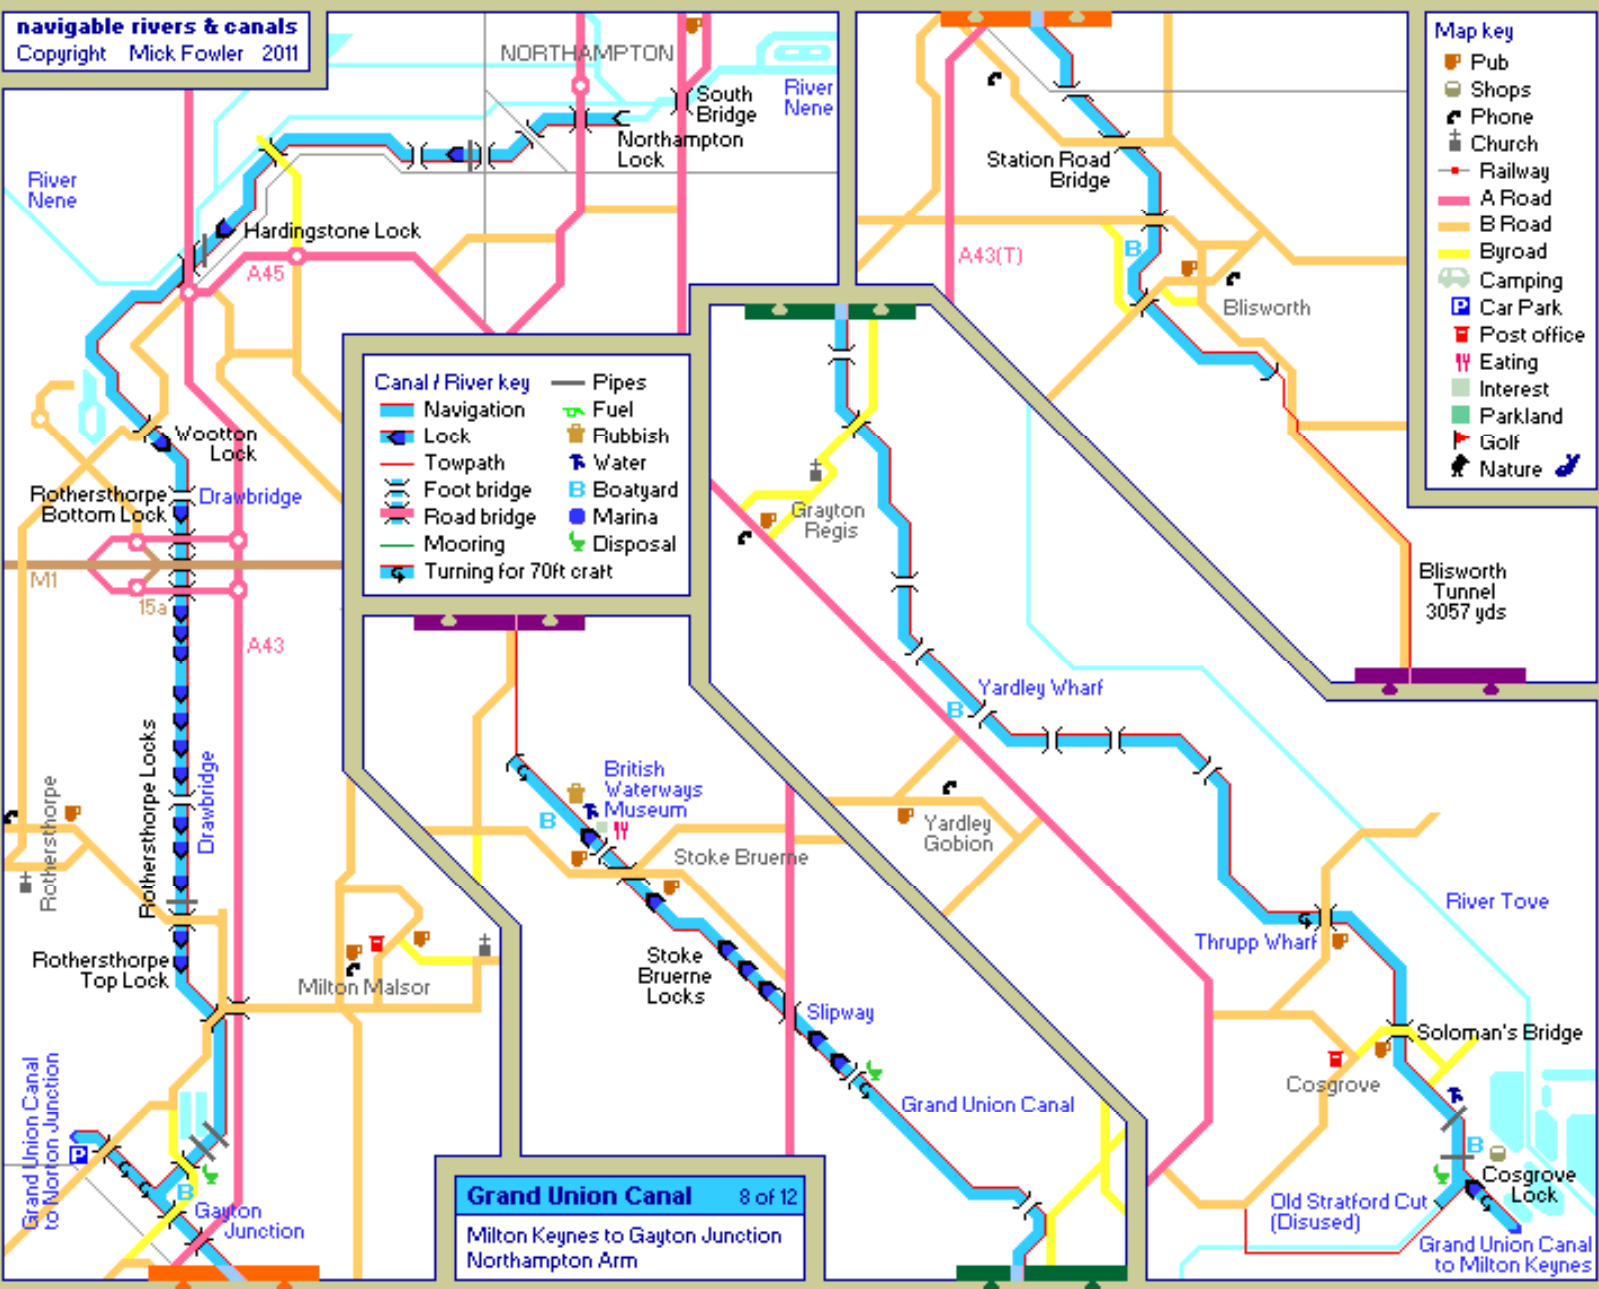

navigable rivers & canals
Copyright Mick Fowler 2011

Canal / River key

Navigation	Pipes
Lock	Fuel
Towpath	Rubbish
Foot bridge	Water
Road bridge	Boatyard
Mooring	Marina
Turning for 70ft craft	Disposal

Map key

- Pub
- Shops
- Phone
- Church
- Railway
- A Road
- B Road
- Byroad
- Camping
- Car Park
- Post office
- Eating
- Interest
- Parkland
- Golf
- Nature

Grand Union Canal 8 of 12
Milton Keynes to Gayton Junction
Northampton Arm