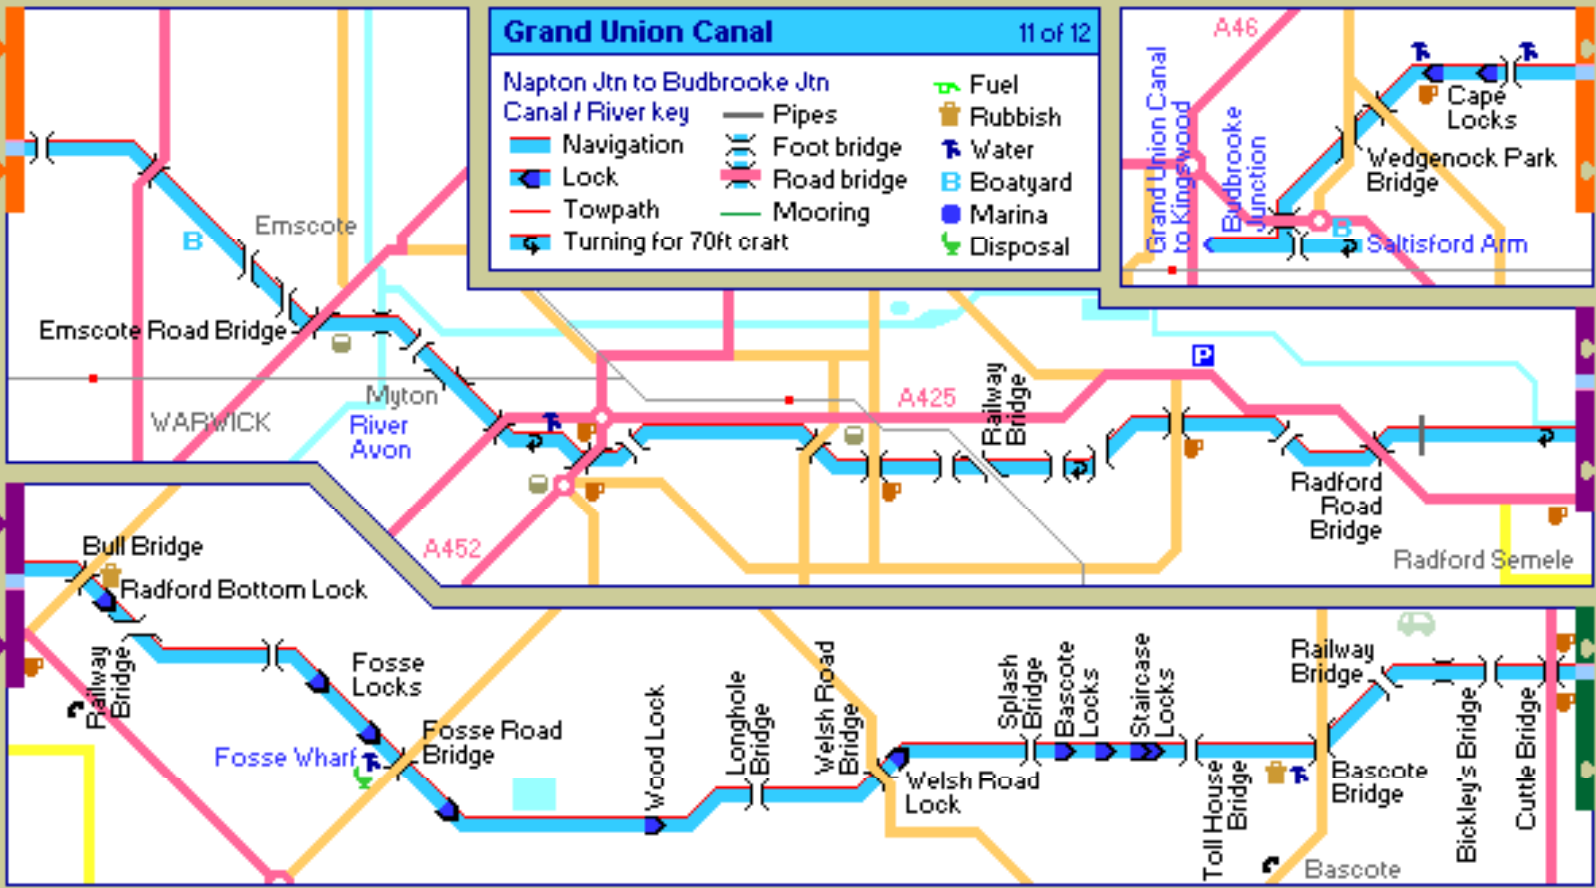

Grand Union Canal

11 of 12

Napton Jtn to Budbrooke Jtn

Canal / River key

- Navigation
- Lock
- Towpath
- Turning for 70ft craft
- Pipes
- Foot bridge
- Road bridge
- Mooring

- Fuel
- Rubbish
- Water
- Boatyard
- Marina
- Disposal

navigable rivers & canals

Copyright Mick Fowler 2011

Map key

- Pub
- Shops
- Phone
- Church
- Railway
- A Road
- B Road
- Byroad
- Underground
- Camping
- Car Park
- Post office
- Eating
- Interest
- Parkland
- Golf
- Nature