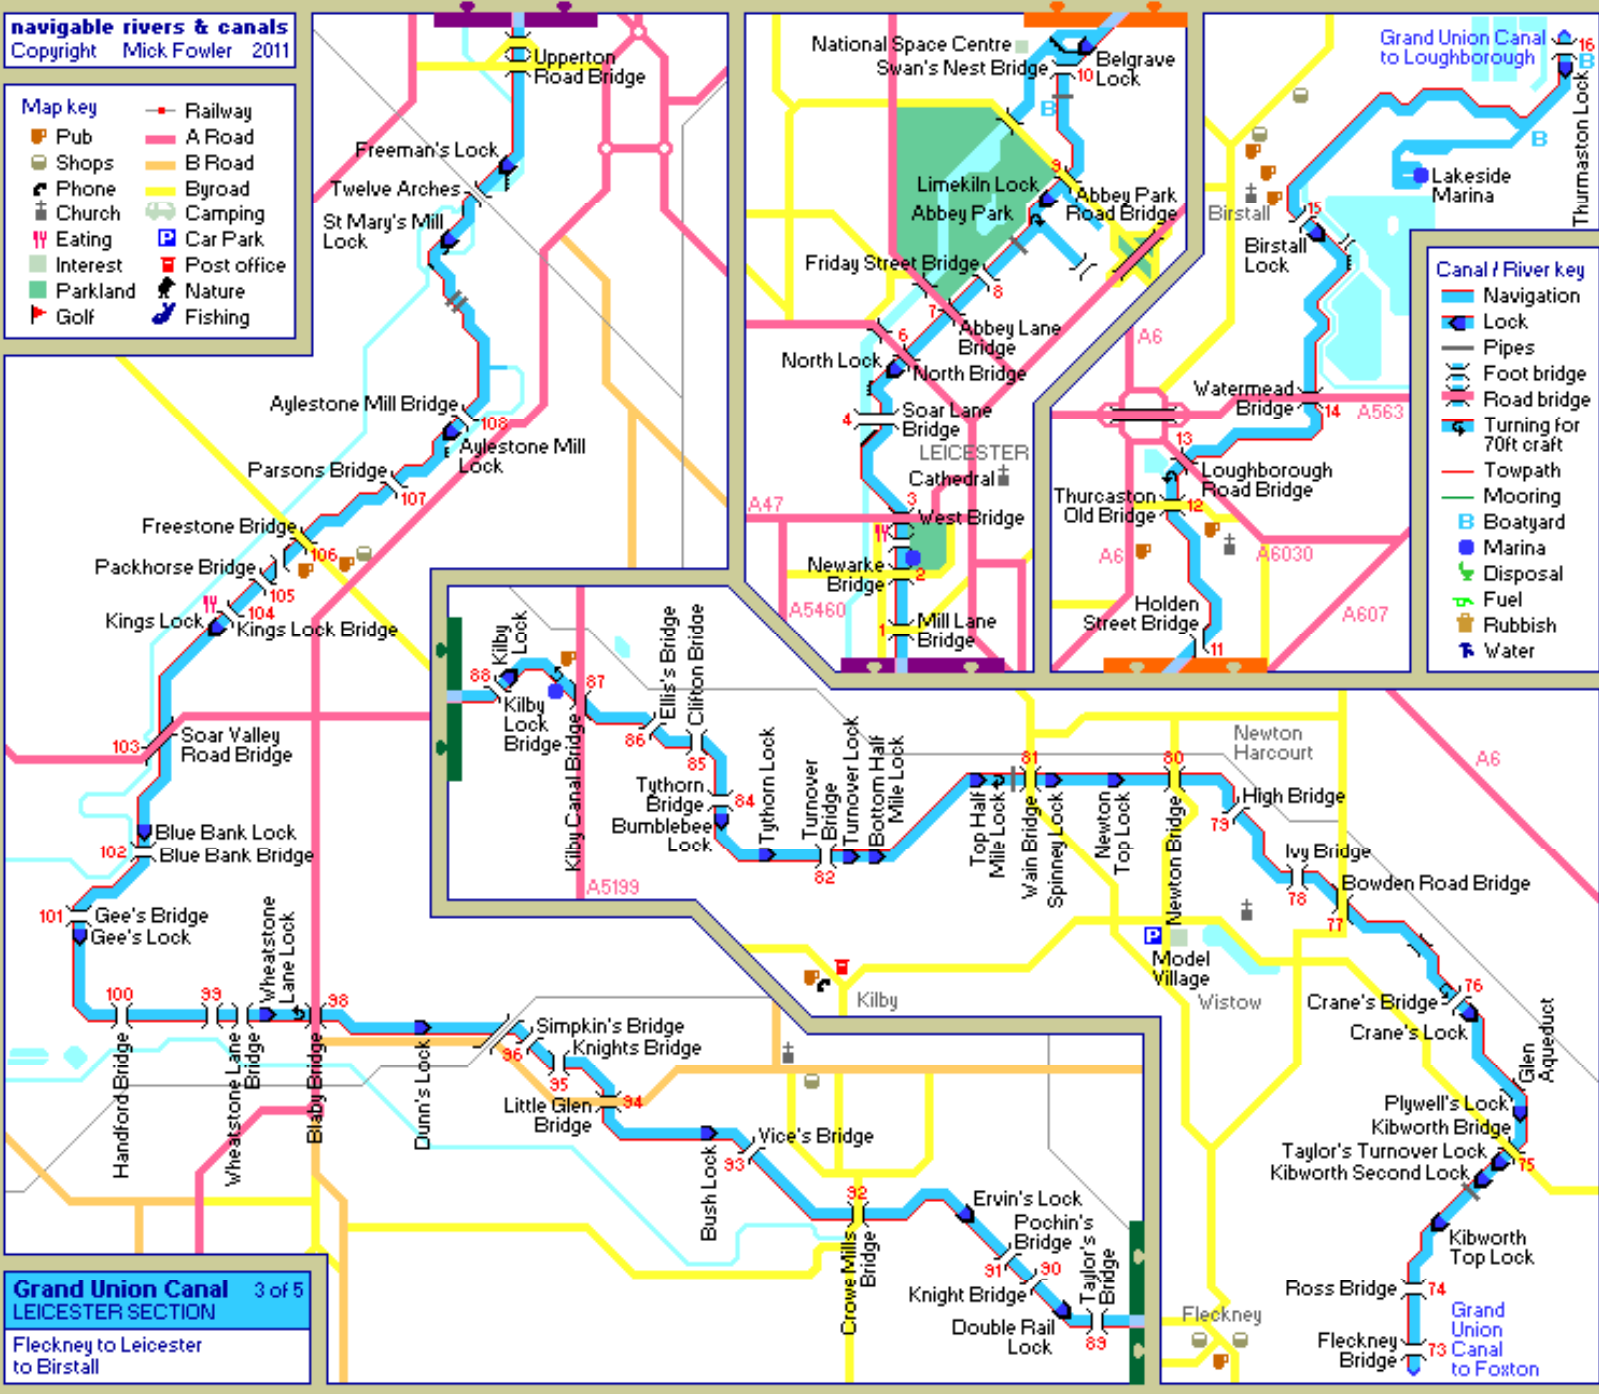

navigable rivers & canals
Copyright Mick Fowler 2011

- Map key**
- Railway
 - A Road
 - B Road
 - Byroad
 - Pub
 - Shops
 - Church
 - Eating
 - Interest
 - Golf
 - Road Bridge
 - B Road
 - Byroad
 - Car Park
 - Post office
 - Nature
 - Fishing

- Canal / River key**
- Navigation
 - Lock
 - Pipes
 - Foot bridge
 - Road bridge
 - Turning for 70ft craft
 - Towpath
 - Mooring
 - Boatyard
 - Marina
 - Disposal
 - Fuel
 - Rubbish
 - Water

Grand Union Canal 3 of 5
LEICESTER SECTION
Fleckney to Leicester
to Birstall