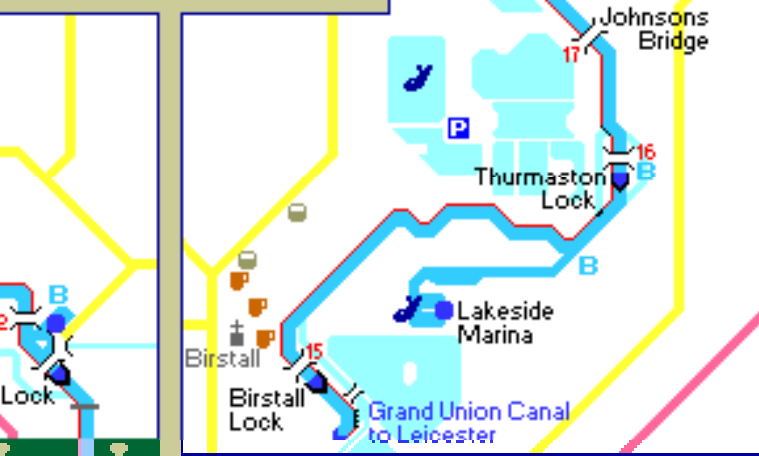

Grand Union Canal 4 of 5
LEICESTER SECTION
 Birstall to Barrow Upon Soar to Loughborough

navigable rivers & canals
 Copyright Mick Fowler 2011

Map key

	Pub		Railway
	Shops		A Road
	Phone		B Road
	Church		Byroad
	Eating		Camping
	Interest		Car Park
	Parkland		Post office
	Golf		Nature
			Fishing

Canal / River key

	Navigation
	Lock
	Pipes
	Foot bridge
	Road bridge
	Turning for 70ft craft
	Towpath
	Mooring
	Boatyard
	Marina
	Disposal
	Fuel
	Rubbish
	Water