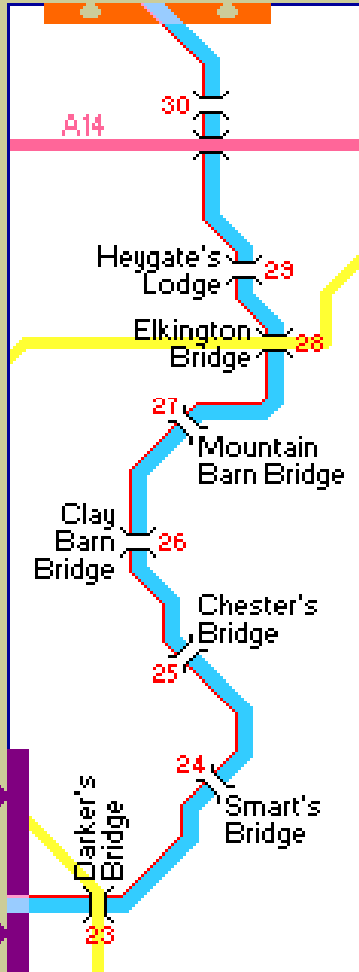

Grand Union Canal 1 of 5
LEICESTER SECTION

Norton Jtn to Welford Jtn
& Welford Arm to Welford

Canal / River key

	Navigation		Pipes
	Lock		Fuel
	Towpath		Rubbish
	Foot bridge		Water
	Road bridge		Boatyard
	Mooring		Marina
	Turning for 70ft craft		Disposal

navigable rivers & canals
Copyright Mick Fowler 2011

Map key

	Pub
	Shops
	Phone
	Church
	Eating
	Interest
	Parkland
	Golf
	Railway
	A Road
	B Road
	Byroad
	Camping
	Car Park
	Post office
	Nature
	Fishing