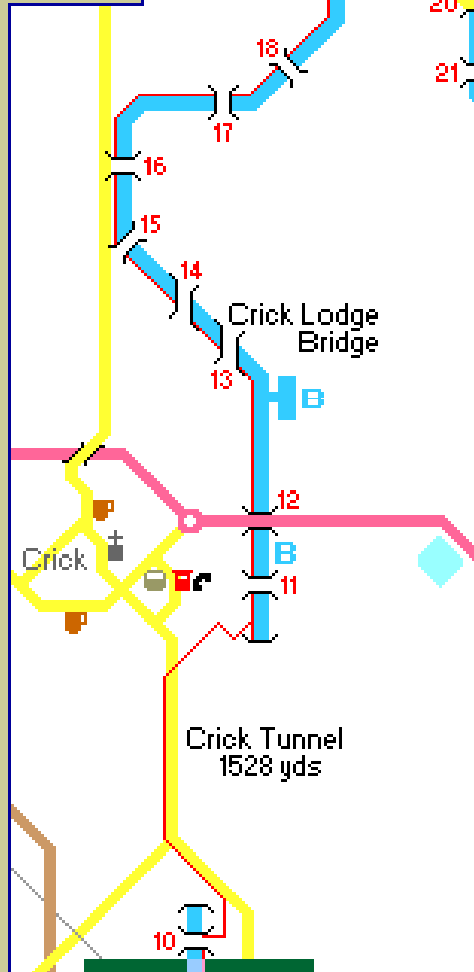

Grand Union Canal 1 of 5
LEICESTER SECTION

Norton Jtn to Welford Jtn
& Welford Arm to Welford

Canal / River key

	Navigation		Pipes
	Lock		Fuel
	Towpath		Rubbish
	Foot bridge		Water
	Road bridge		Boatyard
	Mooring		Marina
	Turning for 70ft craft		Disposal

navigable rivers & canals
Copyright Mick Fowler 2011

Map key

	Pub
	Shops
	Phone
	Church
	Eating
	Interest
	Parkland
	Golf
	Railway
	A Road
	B Road
	Byroad
	Camping
	Car Park
	Post office
	Nature
	Fishing