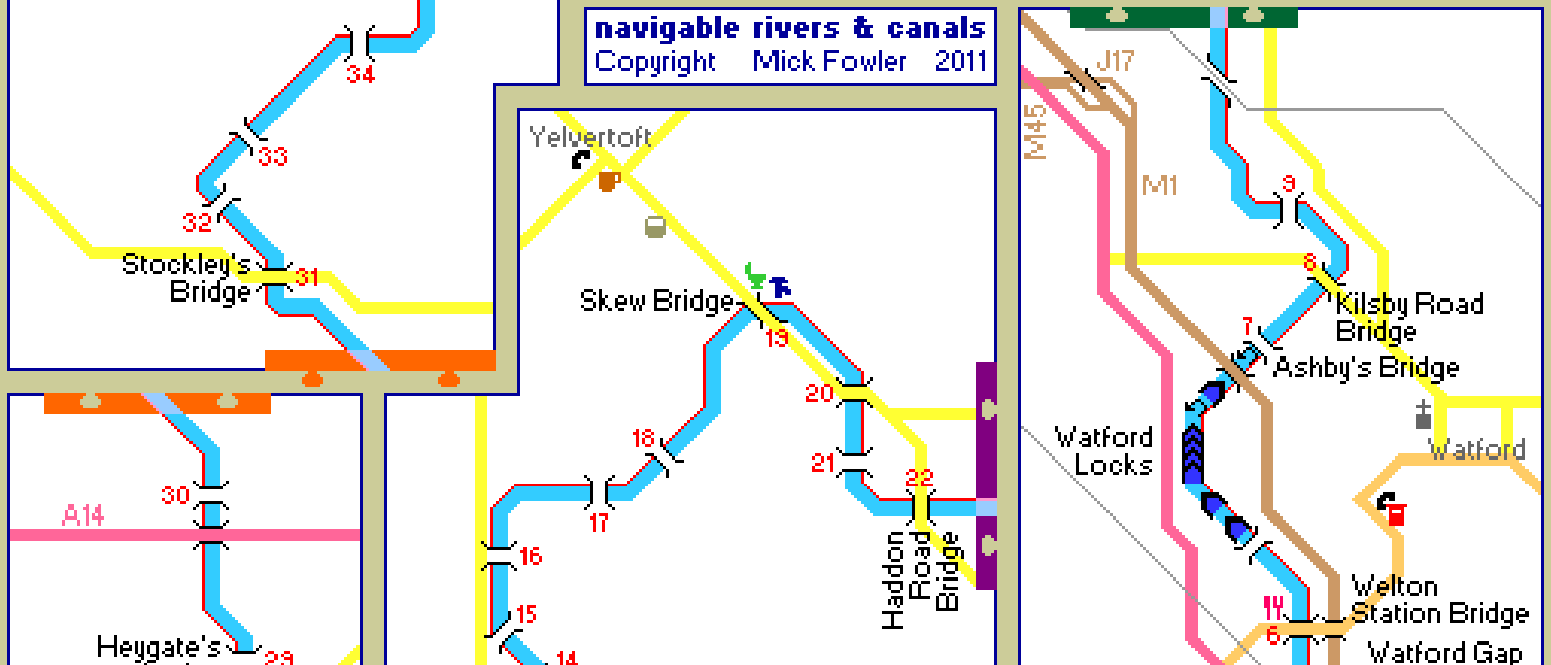

Grand Union Canal 1 of 5
LEICESTER SECTION

Norton Jtn to Welford Jtn
& Welford Arm to Welford

Canal / River key

	Navigation		Pipes
	Lock		Fuel
	Towpath		Rubbish
	Foot bridge		Water
	Road bridge		Boatyard
	Mooring		Marina
	Turning for 70ft craft		Disposal

navigable rivers & canals
Copyright Mick Fowler 2011

Map key

	Pub
	Shops
	Phone
	Church
	Eating
	Interest
	Parkland
	Golf
	Railway
	A Road
	B Road
	Byroad
	Camping
	Car Park
	Post office
	Nature
	Fishing