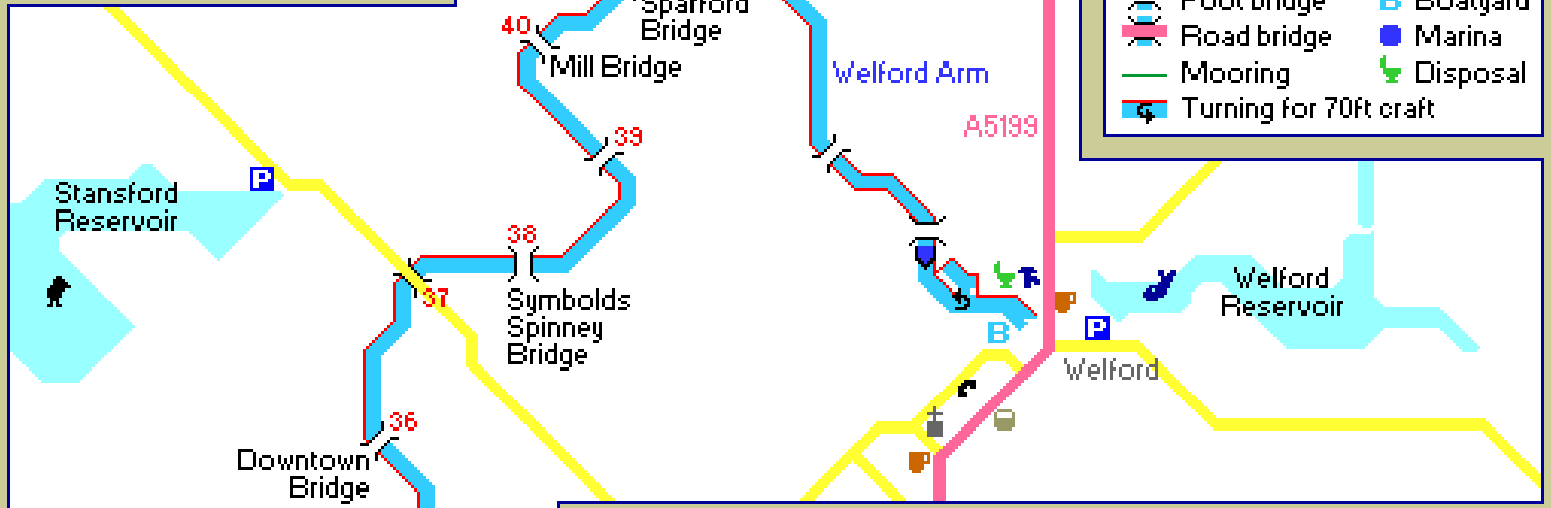

Grand Union Canal 1 of 5
LEICESTER SECTION

Norton Jtn to Welford Jtn
& Welford Arm to Welford

Canal / River key

	Navigation		Pipes
	Lock		Fuel
	Towpath		Rubbish
	Foot bridge		Water
	Road bridge		Boatyard
	Mooring		Marina
	Turning for 70ft craft		Disposal

navigable rivers & canals
Copyright Mick Fowler 2011

Map key

	Pub
	Shops
	Phone
	Church
	Eating
	Interest
	Parkland
	Golf
	Railway
	A Road
	B Road
	Byroad
	Camping
	Car Park
	Post office
	Nature
	Fishing