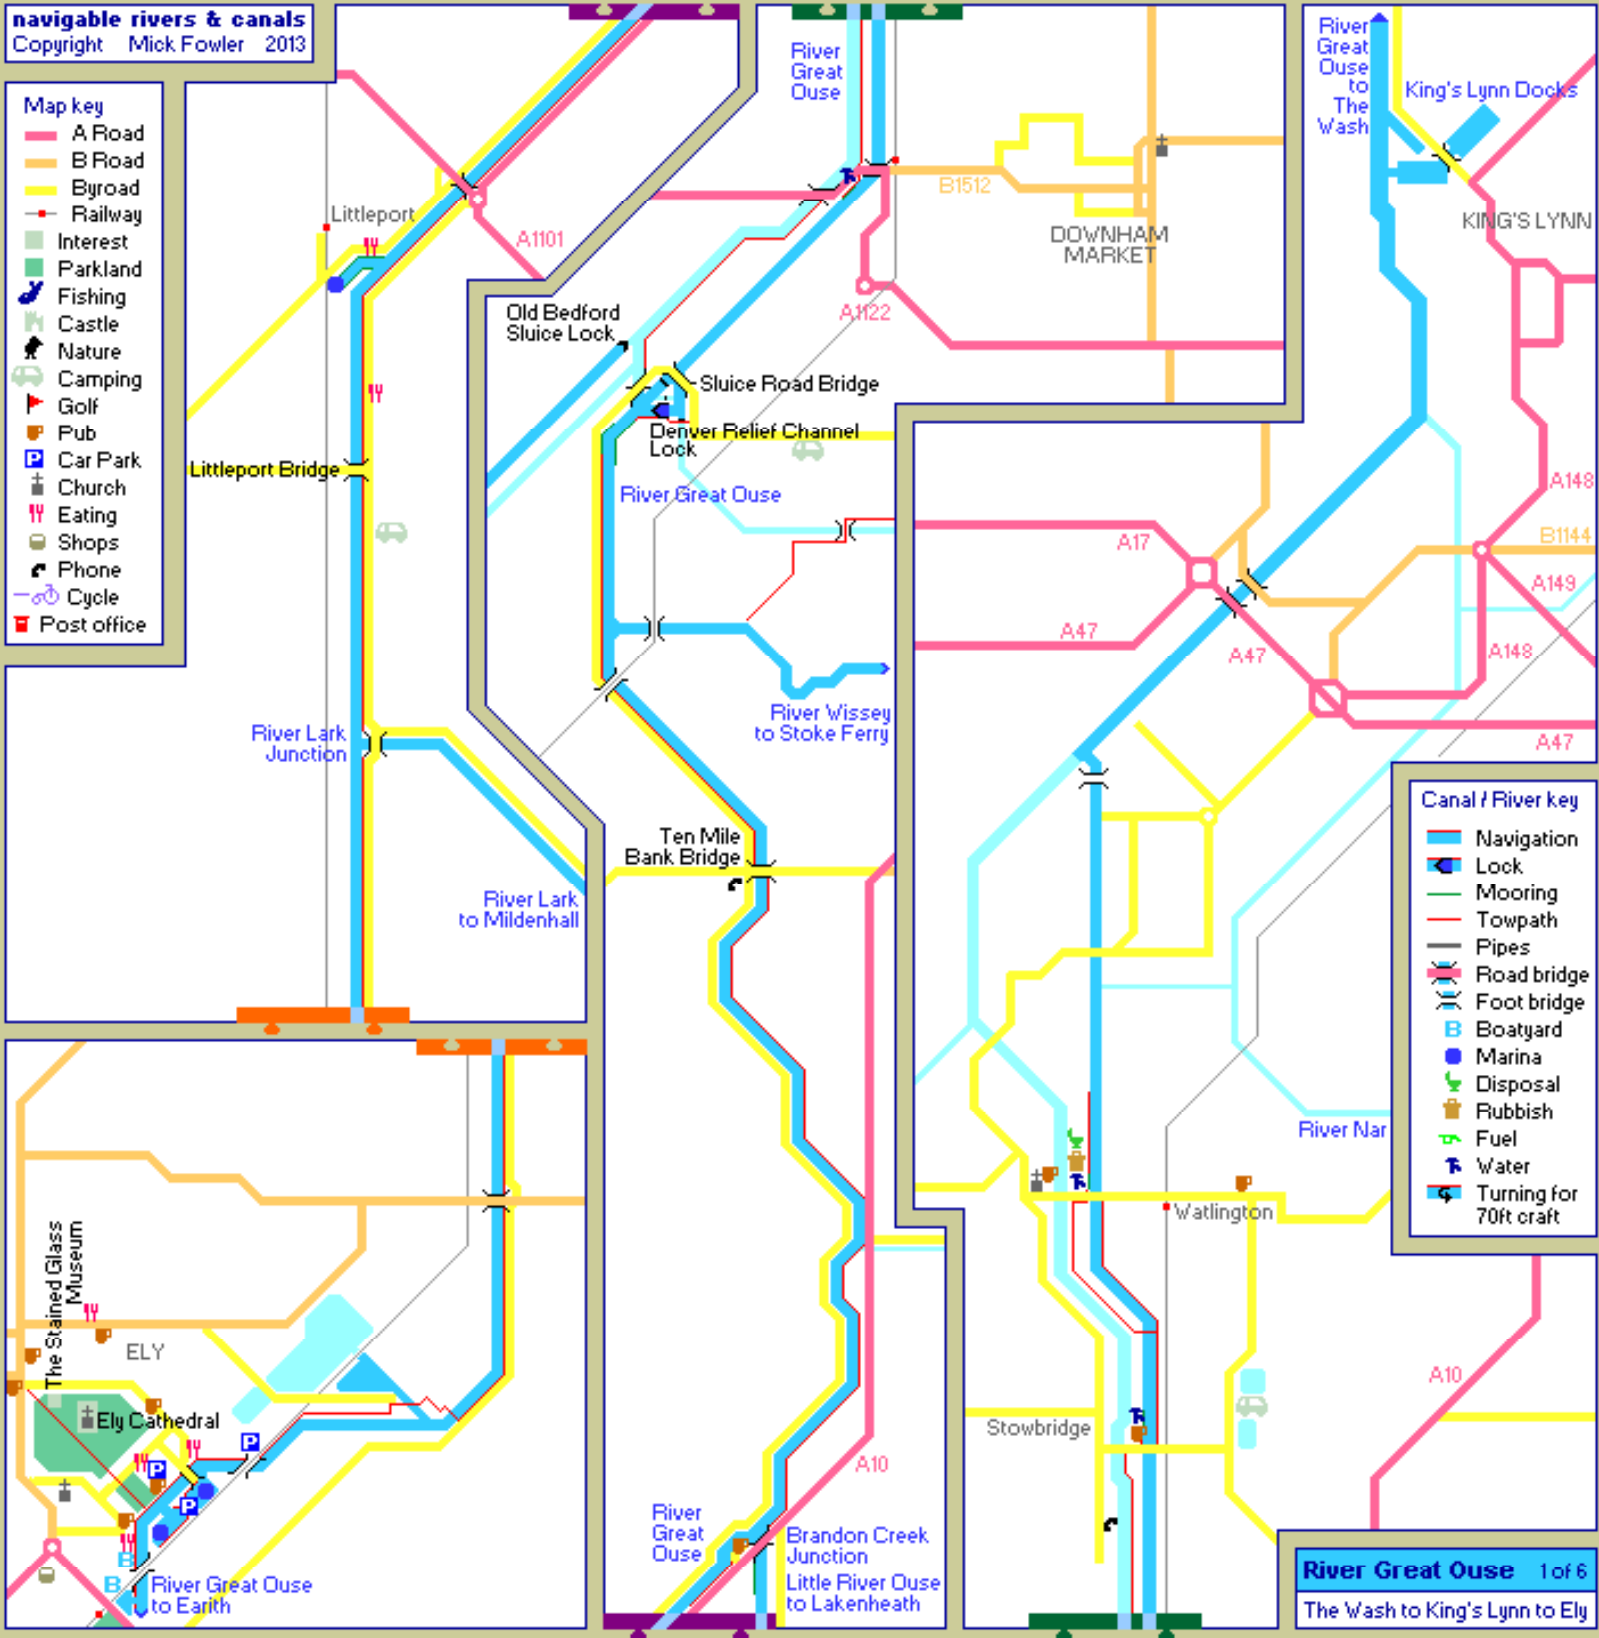

**navigable rivers & canals**  
Copyright Mick Fowler 2013

- Map key**
- A Road
  - B Road
  - Byroad
  - Railway
  - Interest
  - Parkland
  - 🎣 Fishing
  - 🏰 Castle
  - 🌳 Nature
  - 🏕️ Camping
  - 🏌️ Golf
  - 🍺 Pub
  - 🚗 Car Park
  - 🏪 Church
  - 🍴 Eating
  - 🏪 Shops
  - 📞 Phone
  - 🚲 Cycle
  - 📮 Post office

- Canal / River key**
- Navigation
  - Lock
  - Mooring
  - Towpath
  - Pipes
  - Road bridge
  - Foot bridge
  - B Boatyard
  - Marina
  - 🗑️ Disposal
  - 🗑️ Rubbish
  - 🚰 Fuel
  - 🚰 Water
  - 🔄 Turning for 70ft craft

**River Great Ouse 1 of 6**  
The Wash to King's Lynn to Ely