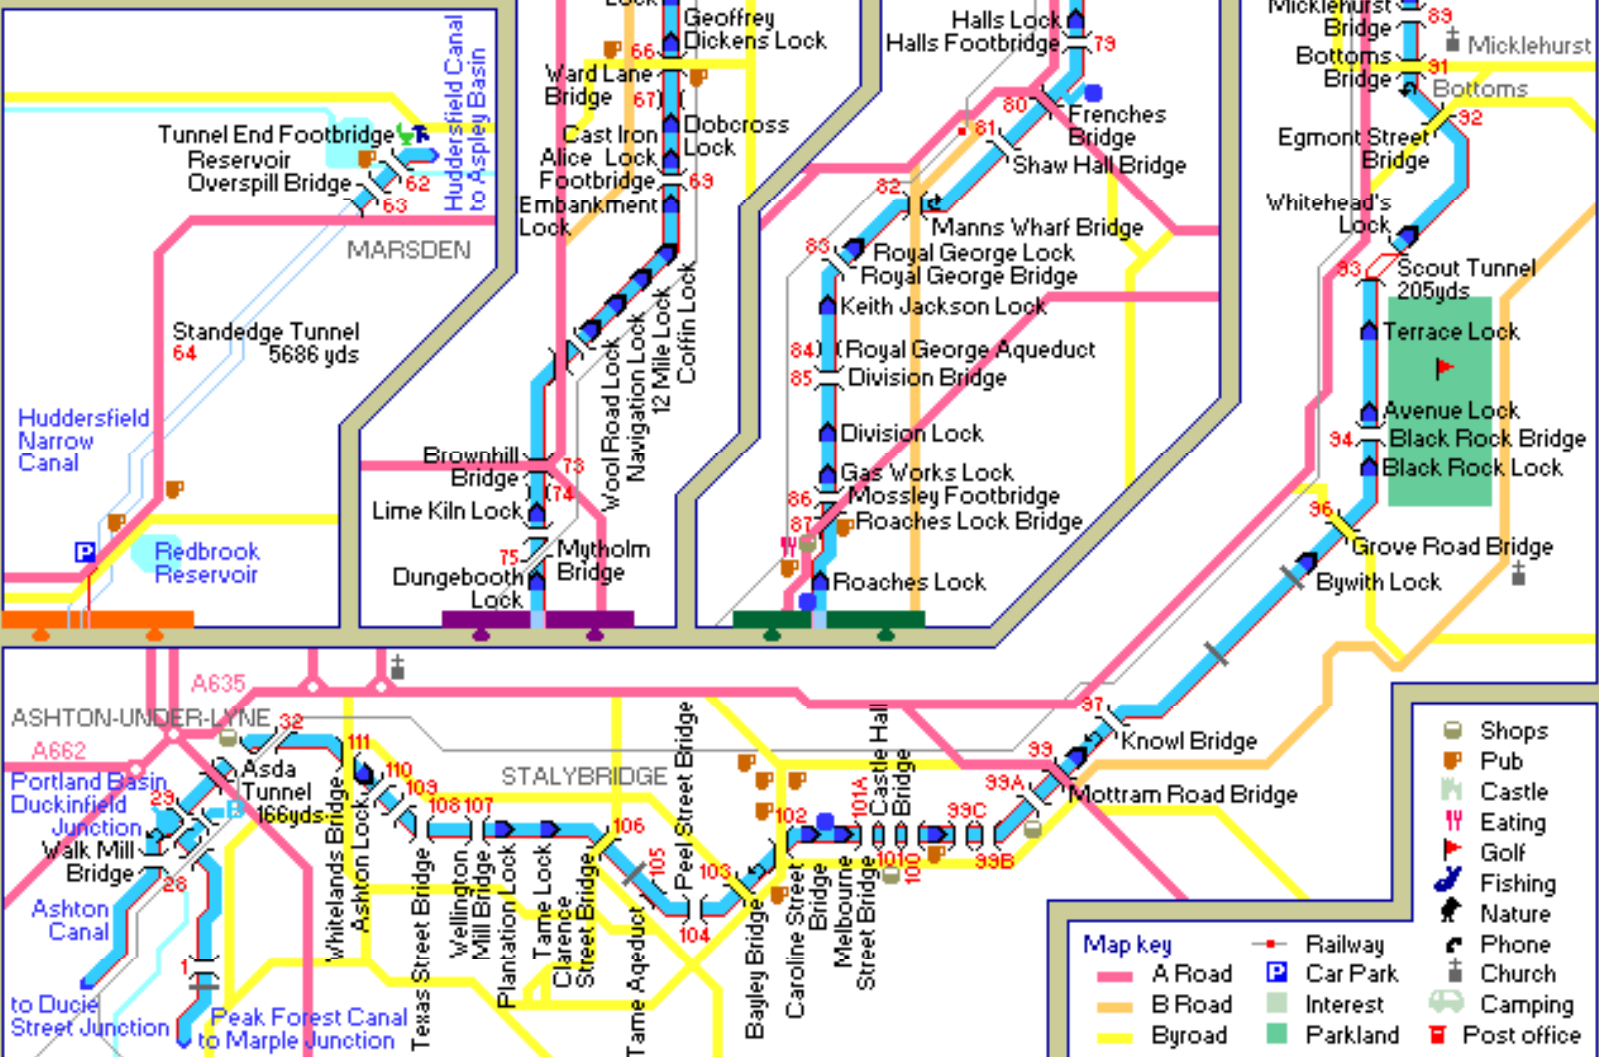

- Canal / River key**
- Navigation
 - Lock
 - Boatyard
 - Road bridge
 - Foot bridge
 - Mooring
 - Towpath
 - Turning for 70ft craft
- Pipes**
- Fuel
 - Boatyard
 - Marina
 - Disposal
 - Rubbish
 - Water

navigable rivers & canals
Copyright Mick Fowler 2009

Huddersfield Canal 1 of 3
Ashton-Under-Lyne to Marsden

- Map key**
- Railway
 - Car Park
 - Interest
 - Parkland
 - Shops
 - Pub
 - Castle
 - Eating
 - Golf
 - Fishing
 - Nature
 - Phone
 - Church
 - Camping
 - Post office