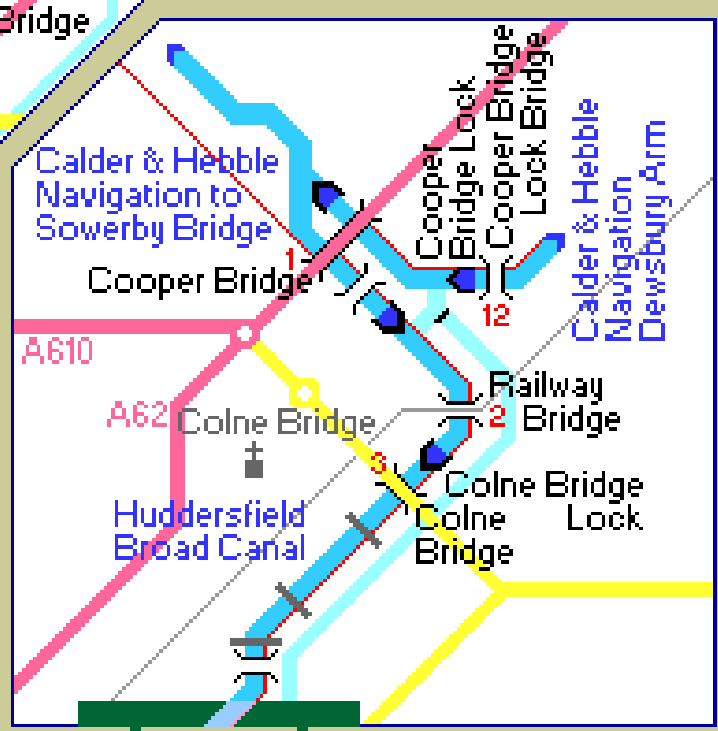

Huddersfield Broad Canal 3 of 3

Huddersfield to Cooper Bridge

Map key

- | | |
|----------|-------------|
| A Road | Shops |
| B Road | Pub |
| Byroad | Eating |
| Railway | Nature |
| Car Park | Phone |
| Interest | Church |
| Parkland | Camping |
| Golf | Post office |

navigable rivers & canals
Copyright Mick Fowler 2010

Huddersfield Broad Canal changes to Huddersfield Narrow Canal at Apsley Basin

- | | | |
|--------------------------|------------------------|----------|
| Canal / River key | Fuel | Boatyard |
| Navigation | Pipes | Marina |
| Road bridge | Mooring | Disposal |
| Foot bridge | Towpath | Rubbish |
| Lock | Turning for 70ft craft | Water |