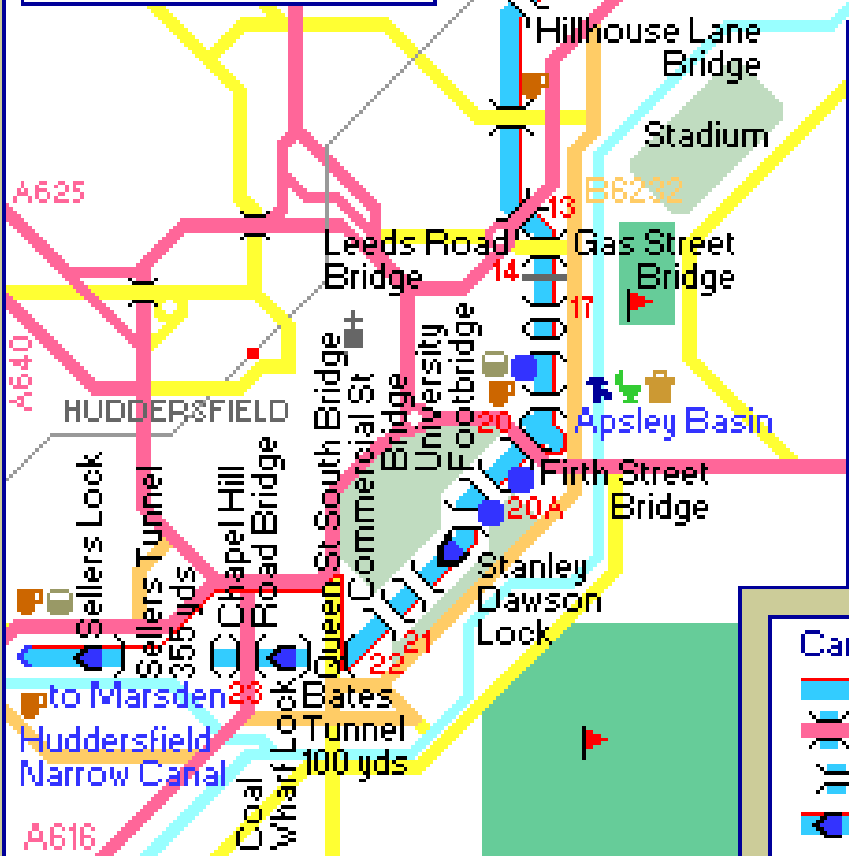

Huddersfield Broad Canal 3 of 3

Huddersfield to Cooper Bridge

Map key

- | | |
|----------|-------------|
| A Road | Shops |
| B Road | Pub |
| Byroad | Eating |
| Railway | Nature |
| Car Park | Phone |
| Interest | Church |
| Parkland | Camping |
| Golf | Post office |

navigable rivers & canals
Copyright Mick Fowler 2010

Huddersfield Broad Canal changes to Huddersfield Narrow Canal at Apsley Basin

- | | | |
|--------------------------|------------------------|----------|
| Canal / River key | Fuel | Boatyard |
| Navigation | Pipes | Marina |
| Road bridge | Mooring | Disposal |
| Foot bridge | Towpath | Rubbish |
| Lock | Turning for 70ft craft | Water |