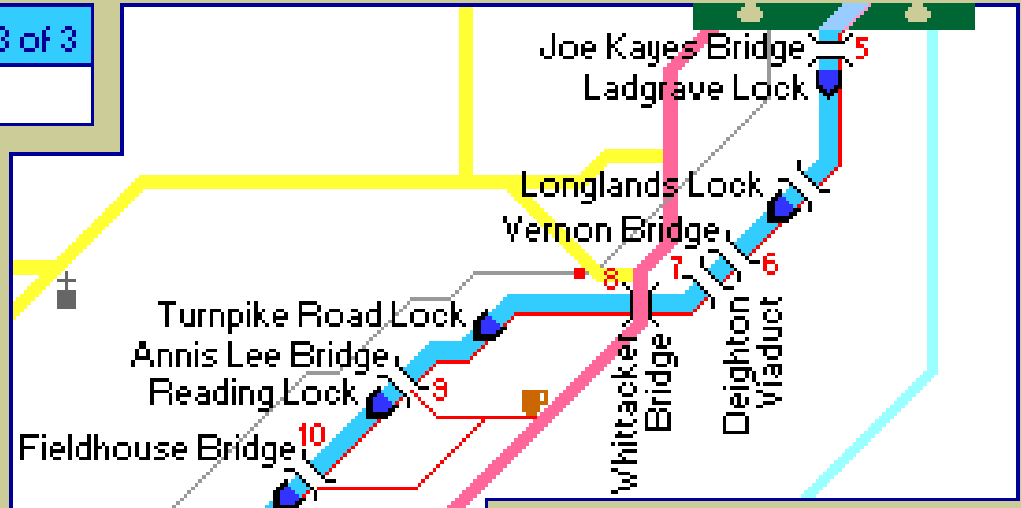

Huddersfield Broad Canal 3 of 3

Huddersfield to Cooper Bridge

Map key

- | | |
|----------|-------------|
| A Road | Shops |
| B Road | Pub |
| Byroad | Eating |
| Railway | Nature |
| Car Park | Phone |
| Interest | Church |
| Parkland | Camping |
| Golf | Post office |

navigable rivers & canals
Copyright Mick Fowler 2010

Huddersfield Broad Canal changes to Huddersfield Narrow Canal at Apsley Basin

- | | | |
|--------------------------|------------------------|----------|
| Canal / River key | Fuel | Boatyard |
| Navigation | Pipes | Marina |
| Road bridge | Mooring | Disposal |
| Foot bridge | Towpath | Rubbish |
| Lock | Turning for 70ft craft | Water |