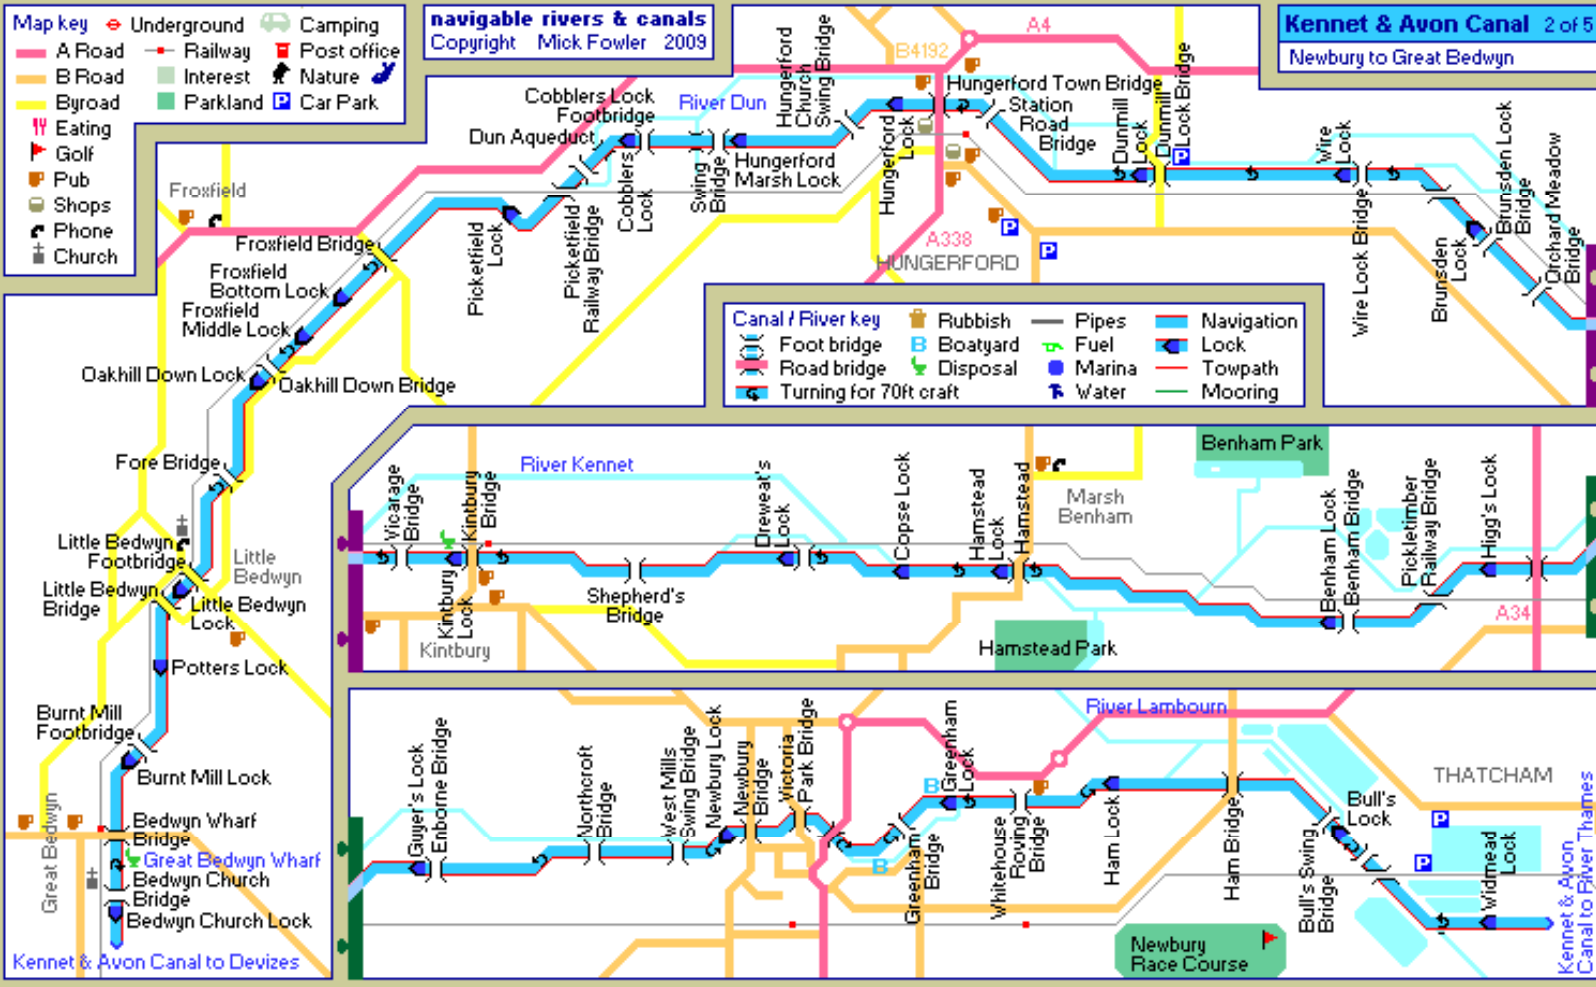

- Map key**
- A Road
 - B Road
 - Byroad
 - Eating
 - ▲ Golf
 - Pub
 - Shops
 - Phone
 - Church
 - Underground
 - Railway
 - Post office
 - Interest
 - Parkland
 - Car Park
 - Camping
 - Nature
 - Lock

navigable rivers & canals
Copyright Mick Fowler 2009

Kennet & Avon Canal 2 of 5
Newbury to Great Bedwyn

- Canal / River key**
- Navigation
 - Lock
 - Towpath
 - Mooring
 - Rubbish
 - Boatyard
 - Fuel
 - Disposal
 - Marina
 - Water
 - Pipes
 - Foot bridge
 - Road bridge
 - Turning for 70ft craft

Kennet & Avon Canal to River Thames