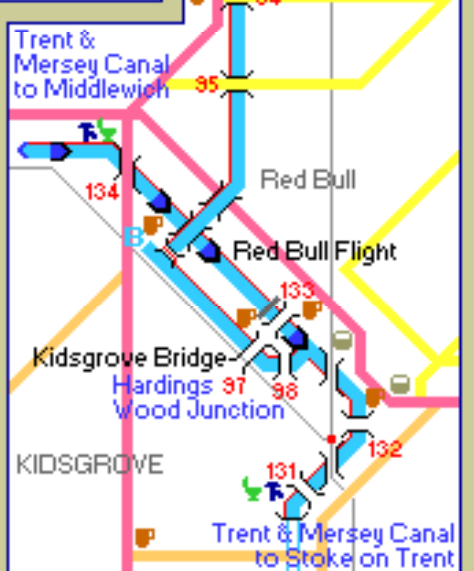

Canal / River key

Navigation	Mooring	Marina
Lock	Towpath	Disposal
Road bridge	Pipes	Rubbish
Foot bridge	Boatyard	Water
Turning for 70ft craft	Fuel	

Macclesfield Canal 1 of 2
 Kidsgrove to Bosley Locks

Map key

- A Road
- B Road
- Byroad
- Interest
- Parkland
- Car Park
- Railway
- Phone
- Shops
- Pub
- Eating
- Golf
- Fishing
- Nature
- Church
- Camping
- Post office

navigable rivers & canals
 Copyright Mick Fowler 2009