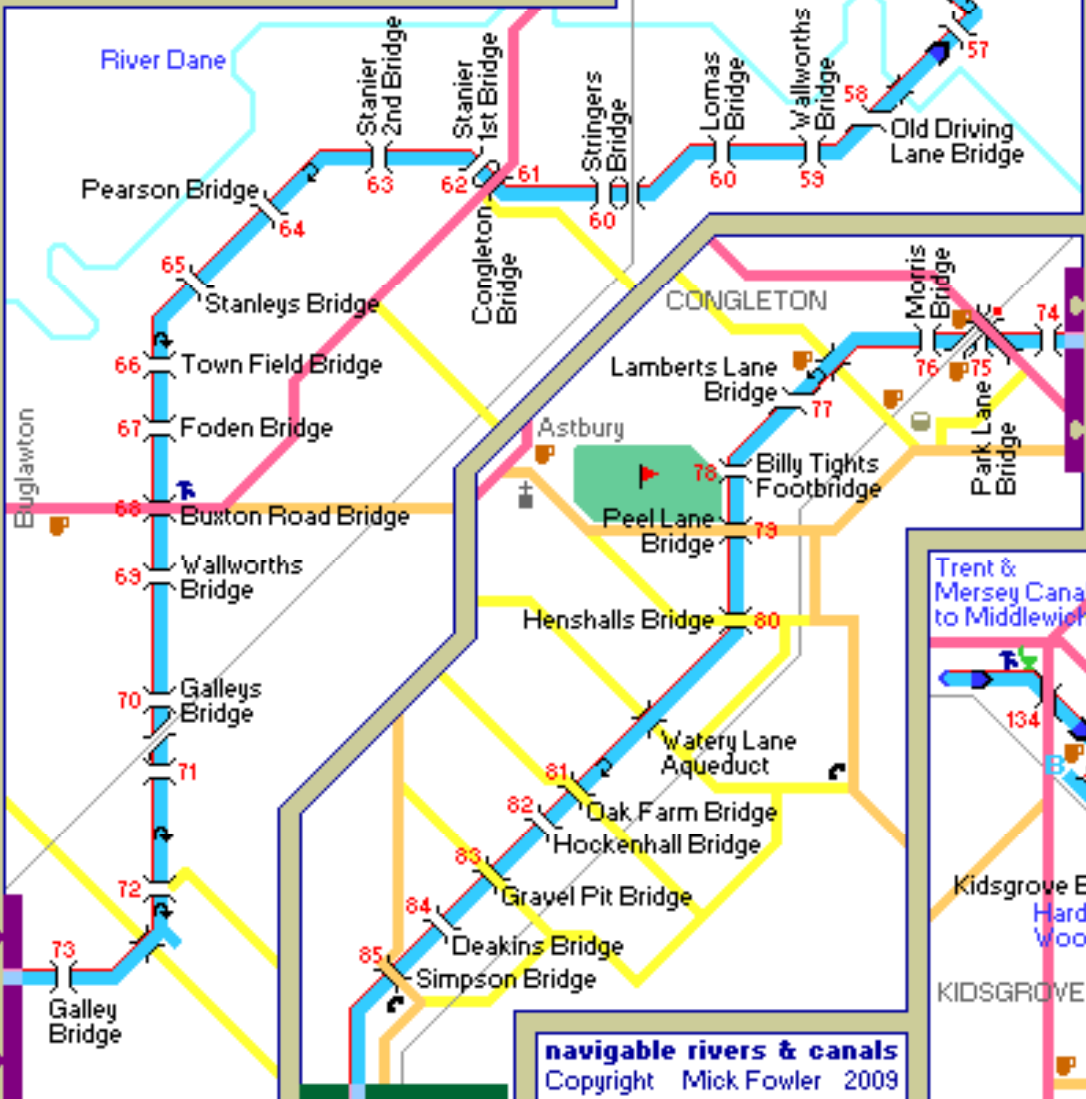

Canal / River key

Navigation	Mooring	Marina
Lock	Towpath	Disposal
Road bridge	Pipes	Rubbish
Foot bridge	Boatyard	Water
Turning for 70ft craft	Fuel	

Macclesfield Canal 1 of 2
 Kidsgrove to Bosley Locks

Map key

- A Road
- B Road
- Byroad
- Interest
- Parkland
- Car Park
- Railway
- Phone
- Shops
- Pub
- Eating
- Golf
- Fishing
- Nature
- Church
- Camping
- Post office

navigable rivers & canals
 Copyright Mick Fowler 2009