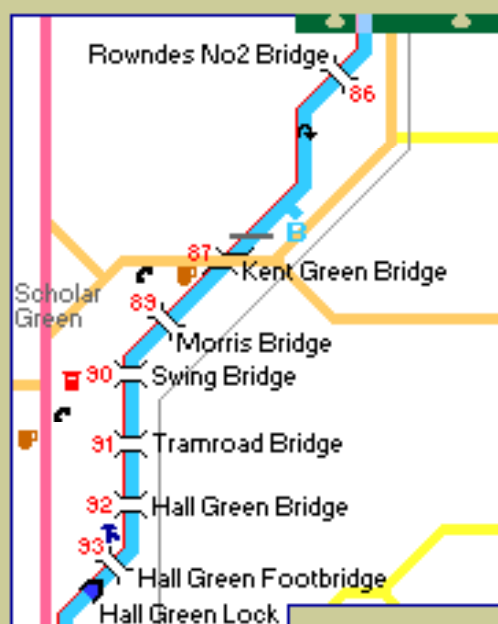

Canal / River key

Navigation	Mooring	Marina
Lock	Towpath	Disposal
Road bridge	Pipes	Rubbish
Foot bridge	Boatyard	Water
Turning for 70ft craft	Fuel	

Macclesfield Canal 1 of 2
 Kidsgrove to Bosley Locks

Map key

- A Road
- B Road
- Byroad
- Interest
- Parkland
- Car Park
- Railway
- Phone
- Shops
- Pub
- Eating
- Golf
- Fishing
- Nature
- Church
- Camping
- Post office

navigable rivers & canals
 Copyright Mick Fowler 2009