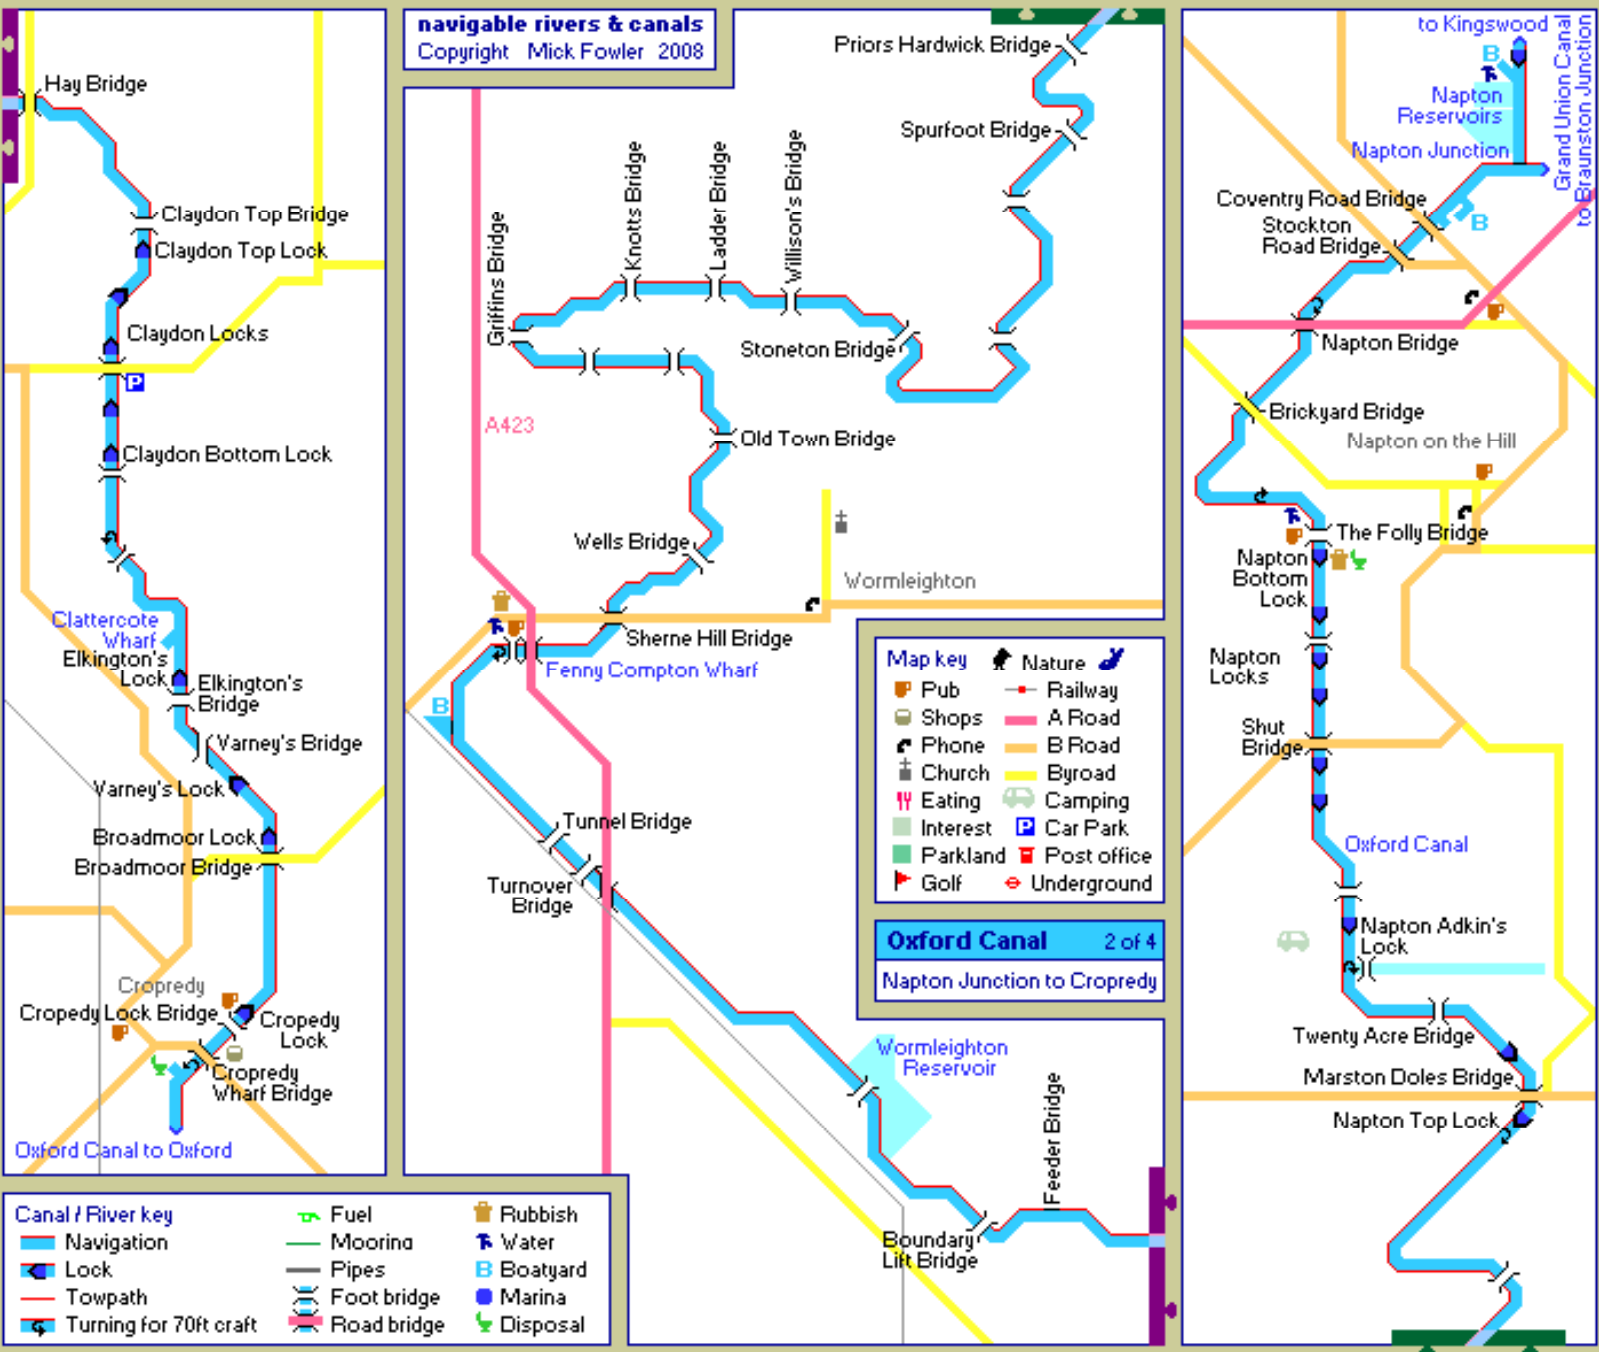

**navigable rivers & canals**  
Copyright Mick Fowler 2008

**Map key**

**Oxford Canal** 2 of 4  
Napton Junction to Cropredy

**Canal / River key**
