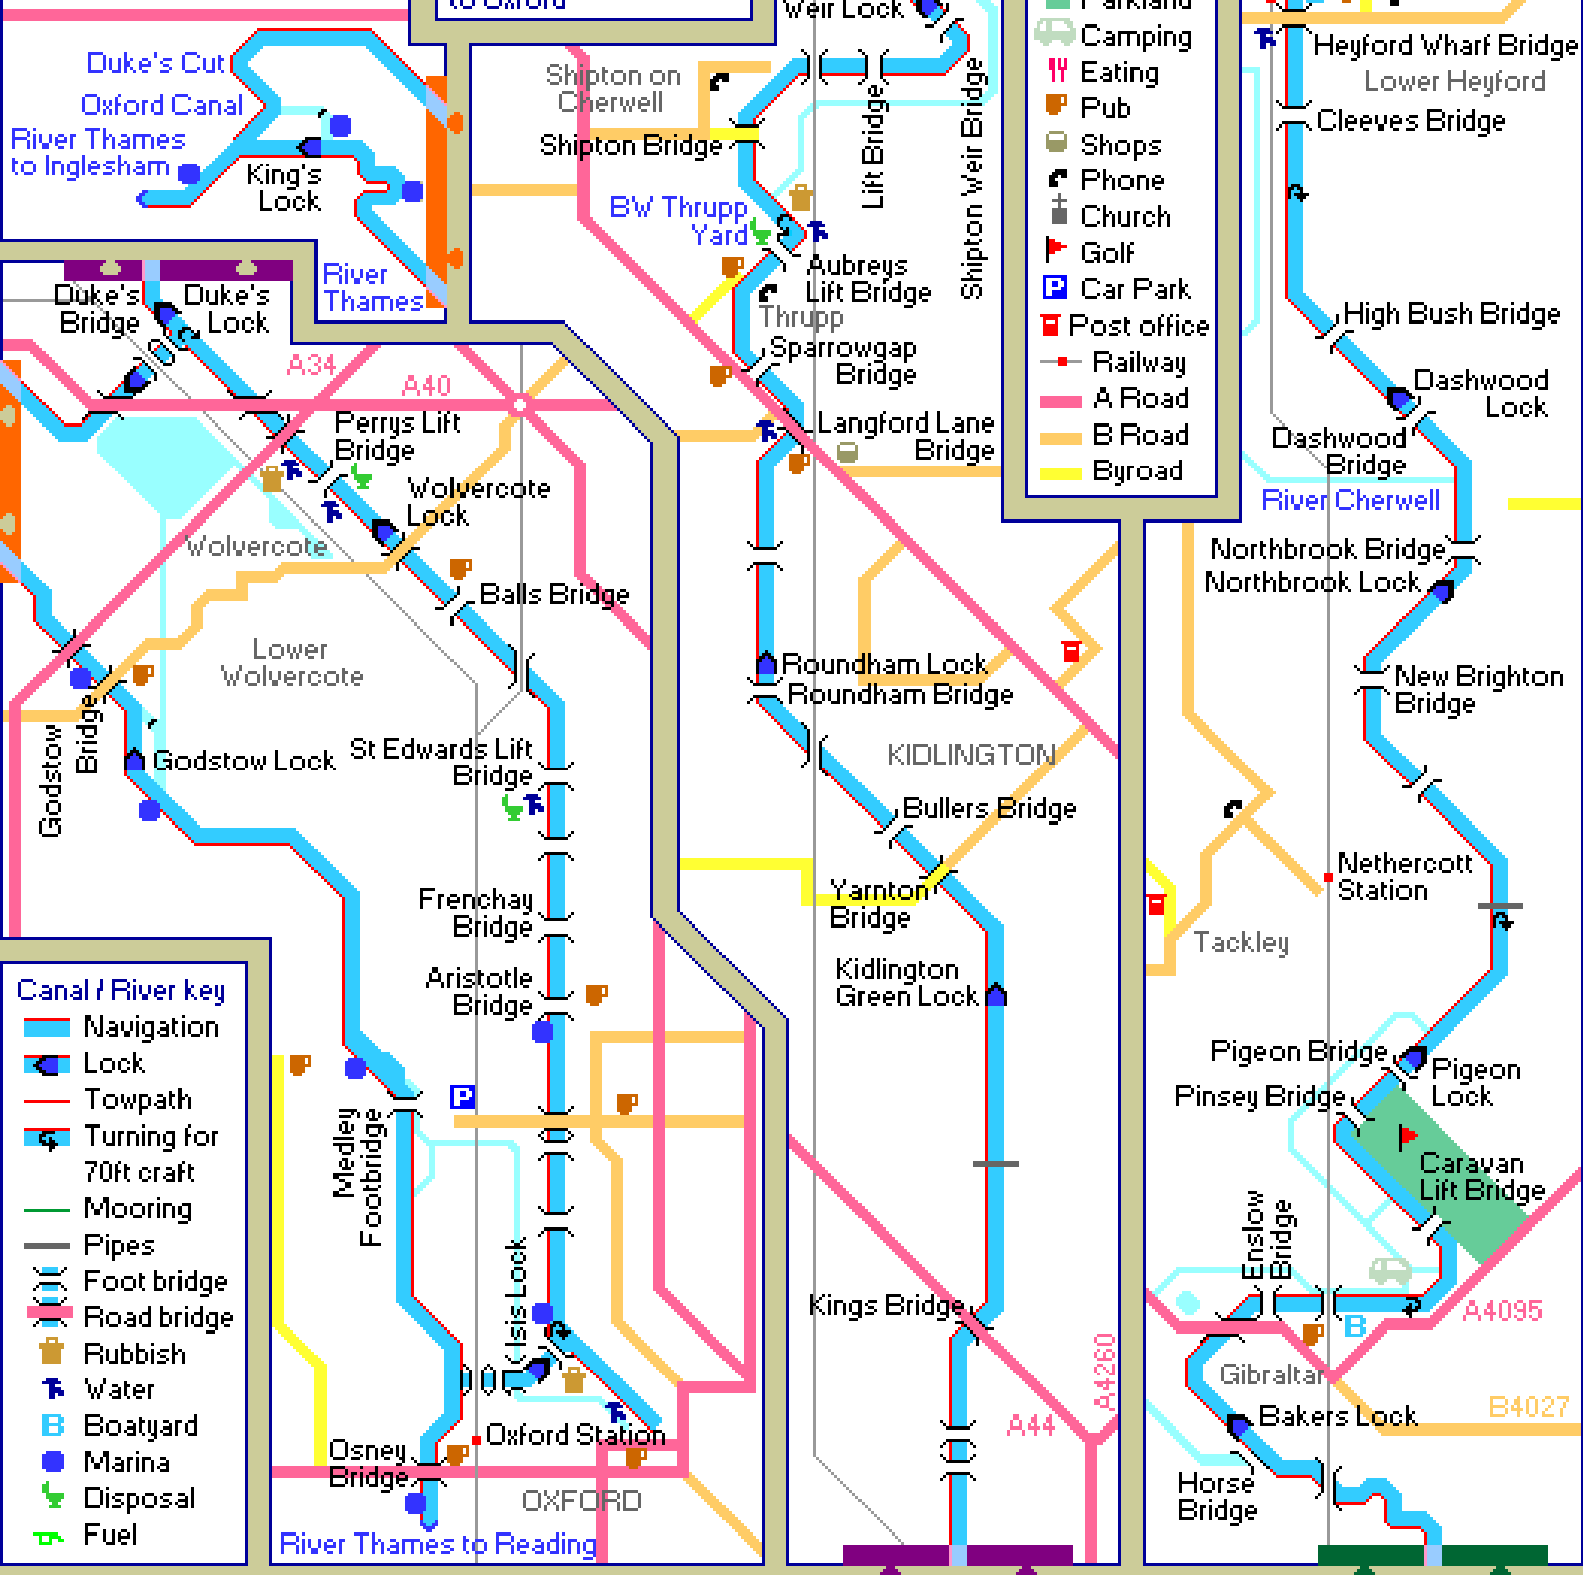

navigable rivers & canals  
Copyright Mick Fowler 2011

### Oxford Canal 4 of 4

Lower Heyford to Oxford

#### Map key

- Interest
- Parkland
- Camping
- Eating
- Pub
- Shops
- Phone
- Church
- Golf
- Car Park
- Post office
- Railway
- A Road
- B Road
- Byroad

#### Canal / River key

- Navigation
- Lock
- Towpath
- Turning for 70ft craft
- Mooring
- Pipes
- Foot bridge
- Road bridge
- Rubbish
- Water
- Boatyard
- Marina
- Disposal
- Fuel