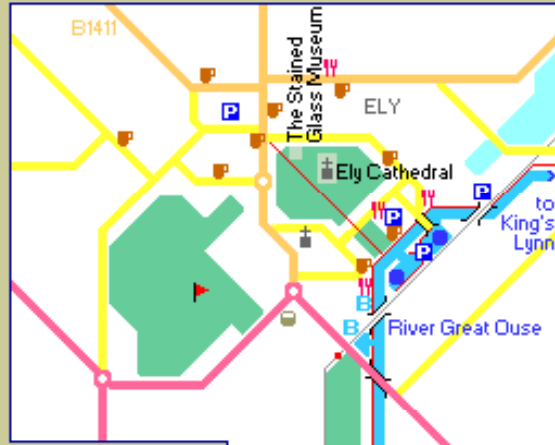

River Cam 2 of 6

River Great Ouse to Cambridge

Map key

A Road	Pub
B Road	Phone
Byroad	Church
Railway	Eating
Camping	Shops
Post office	Golf
Car Park	Fishing
Interest	Castle
Parkland	Nature

Canal / River key

Navigation	Foot bridge
Lock	Boatyard
Mooring	Marina
Towpath	Disposal
Pipes	Rubbish
Road bridge	Fuel
Turning for 70ft craft	Water

navigable rivers & canals
Copyright Mick Fowler 2013