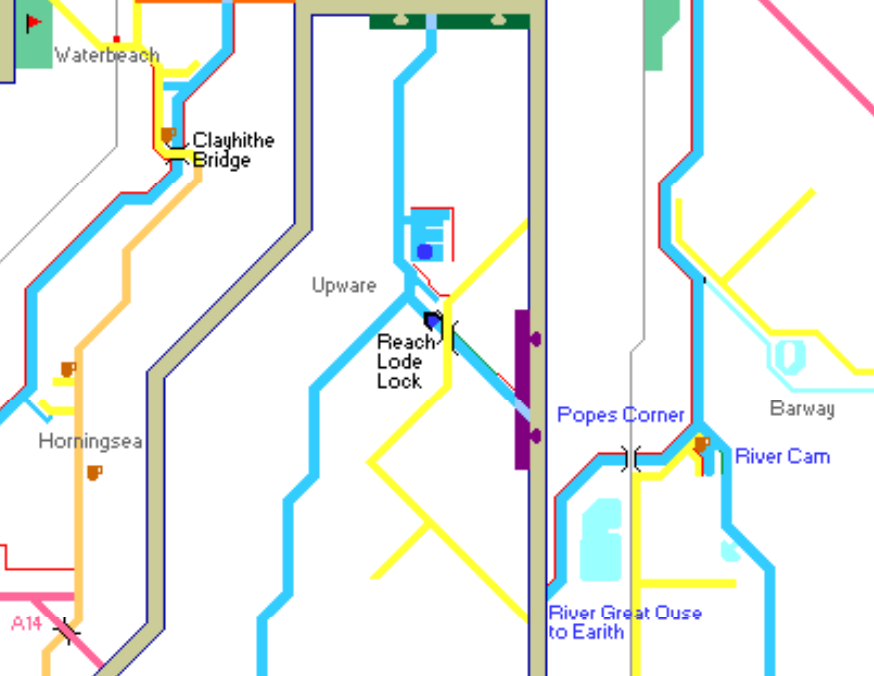

River Cam 2 of 6

River Great Ouse to Cambridge

Map key

A Road	Pub
B Road	Phone
Byroad	Church
Railway	Eating
Camping	Shops
Post office	Golf
Car Park	Fishing
Interest	Castle
Parkland	Nature

Canal / River key

Navigation	Foot bridge
Lock	Boatyard
Mooring	Marina
Towpath	Disposal
Pipes	Rubbish
Road bridge	Fuel
Turning for 70ft craft	Water

navigable rivers & canals
Copyright Mick Fowler 2013