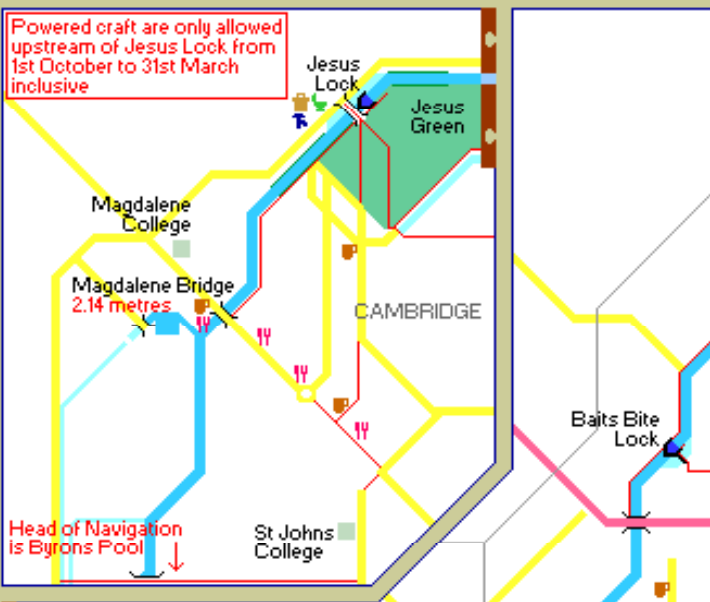

River Cam 2 of 6

River Great Ouse to Cambridge

Map key

A Road	Pub
B Road	Phone
Byroad	Church
Railway	Eating
Camping	Shops
Post office	Golf
Car Park	Fishing
Interest	Castle
Parkland	Nature

Canal / River key

Navigation	Foot bridge
Lock	Boatyard
Mooring	Marina
Towpath	Disposal
Pipes	Rubbish
Road bridge	Fuel
Turning for 70ft craft	Water

navigable rivers & canals
Copyright Mick Fowler 2013