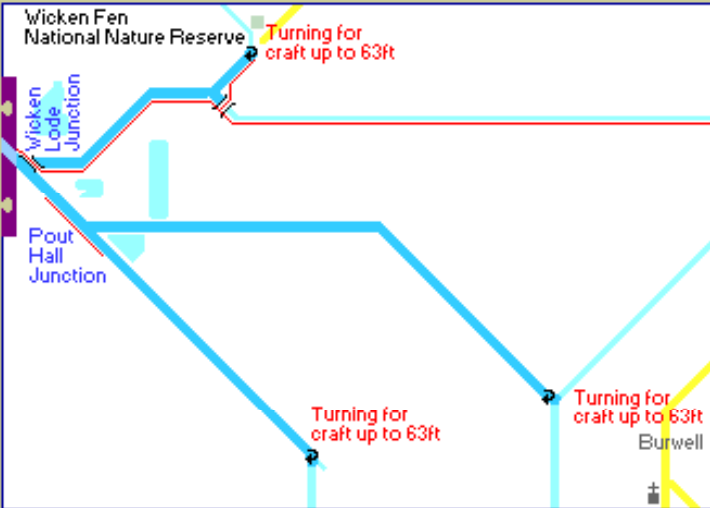

River Cam 2 of 6

River Great Ouse to Cambridge

Map key

A Road	Pub
B Road	Phone
Byroad	Church
Railway	Eating
Camping	Shops
Post office	Golf
Car Park	Fishing
Interest	Castle
Parkland	Nature

Canal / River key

Navigation	Foot bridge
Lock	Boatyard
Mooring	Marina
Towpath	Disposal
Pipes	Rubbish
Road bridge	Fuel
Turning for 70ft craft	Water

navigable rivers & canals
Copyright Mick Fowler 2013