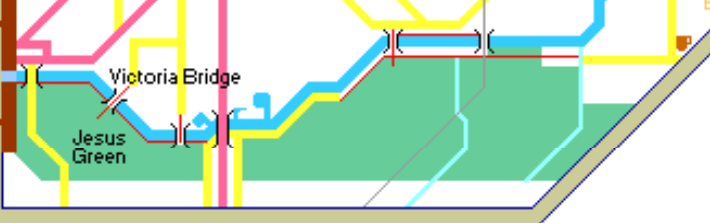

River Cam 2 of 6

River Great Ouse to Cambridge

Map key

A Road	Pub
B Road	Phone
Byroad	Church
Railway	Eating
Camping	Shops
Post office	Golf
Car Park	Fishing
Interest	Castle
Parkland	Nature

Canal / River key

Navigation	Foot bridge
Lock	Boatyard
Mooring	Marina
Towpath	Disposal
Pipes	Rubbish
Road bridge	Fuel
Turning for 70ft craft	Water

navigable rivers & canals
Copyright Mick Fowler 2013