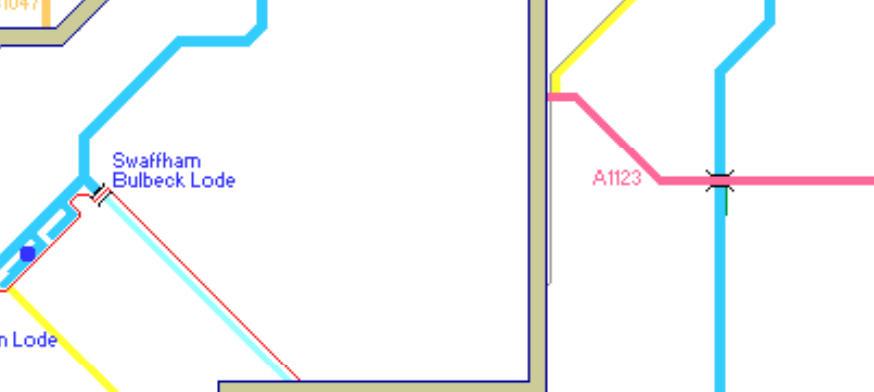

River Cam 2 of 6

River Great Ouse to Cambridge

Map key

A Road	Pub
B Road	Phone
Byroad	Church
Railway	Eating
Camping	Shops
Post office	Golf
Car Park	Fishing
Interest	Castle
Parkland	Nature

Canal / River key

Navigation	Foot bridge
Lock	Boatyard
Mooring	Marina
Towpath	Disposal
Pipes	Rubbish
Road bridge	Fuel
Turning for 70ft craft	Water

navigable rivers & canals
Copyright Mick Fowler 2013