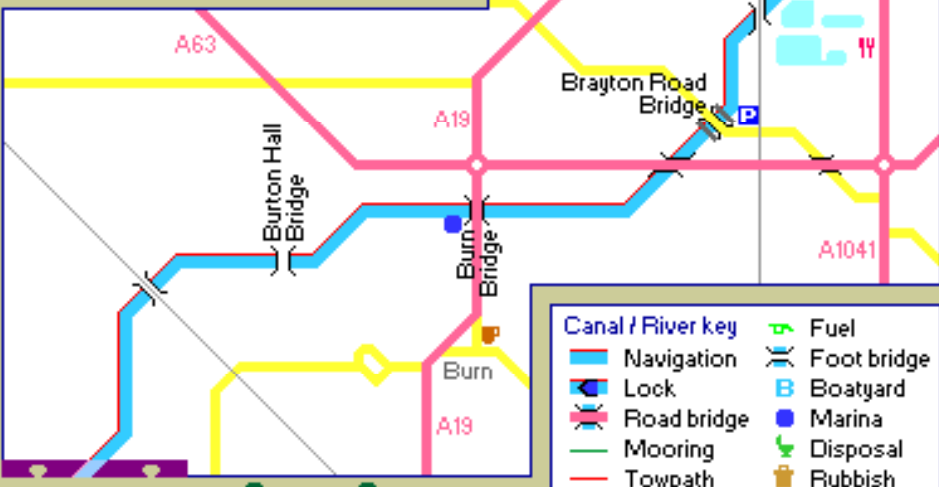

**Selby Canal**  
Aire & Calder Canal at Knottingley to Selby

**Canal / River key**

Navigation	Fuel
Lock	Boatyard
Road bridge	Marina
Mooring	Disposal
Towpath	Rubbish
Pipes	Water
Turning for 70ft craft	

**Map key**

**navigable rivers & canals**  
Copyright Mick Fowler 2011