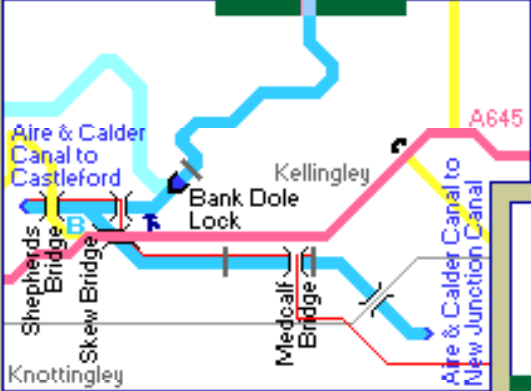

**Selby Canal**  
Aire & Calder Canal at Knottingley to Selby

**Canal / River key**

Navigation	Fuel
Lock	Boatyard
Road bridge	Marina
Mooring	Disposal
Towpath	Rubbish
Pipes	Water
Turning for 70ft craft	

**Map key**

**navigable rivers & canals**  
Copyright Mick Fowler 2011