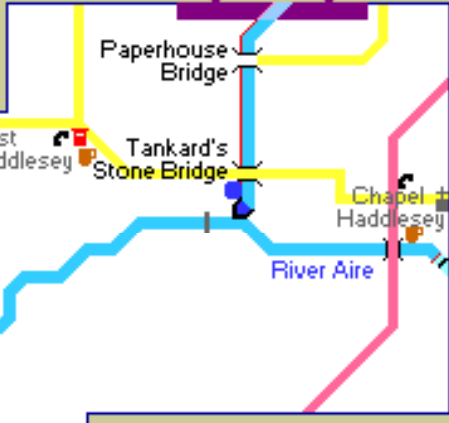

**Selby Canal**  
Aire & Calder Canal at Knottingley to Selby

**Canal / River key**

Navigation	Fuel
Lock	Boatyard
Road bridge	Marina
Mooring	Disposal
Towpath	Rubbish
Pipes	Water
Turning for 70ft craft	

**Map key**

**navigable rivers & canals**  
Copyright Mick Fowler 2011