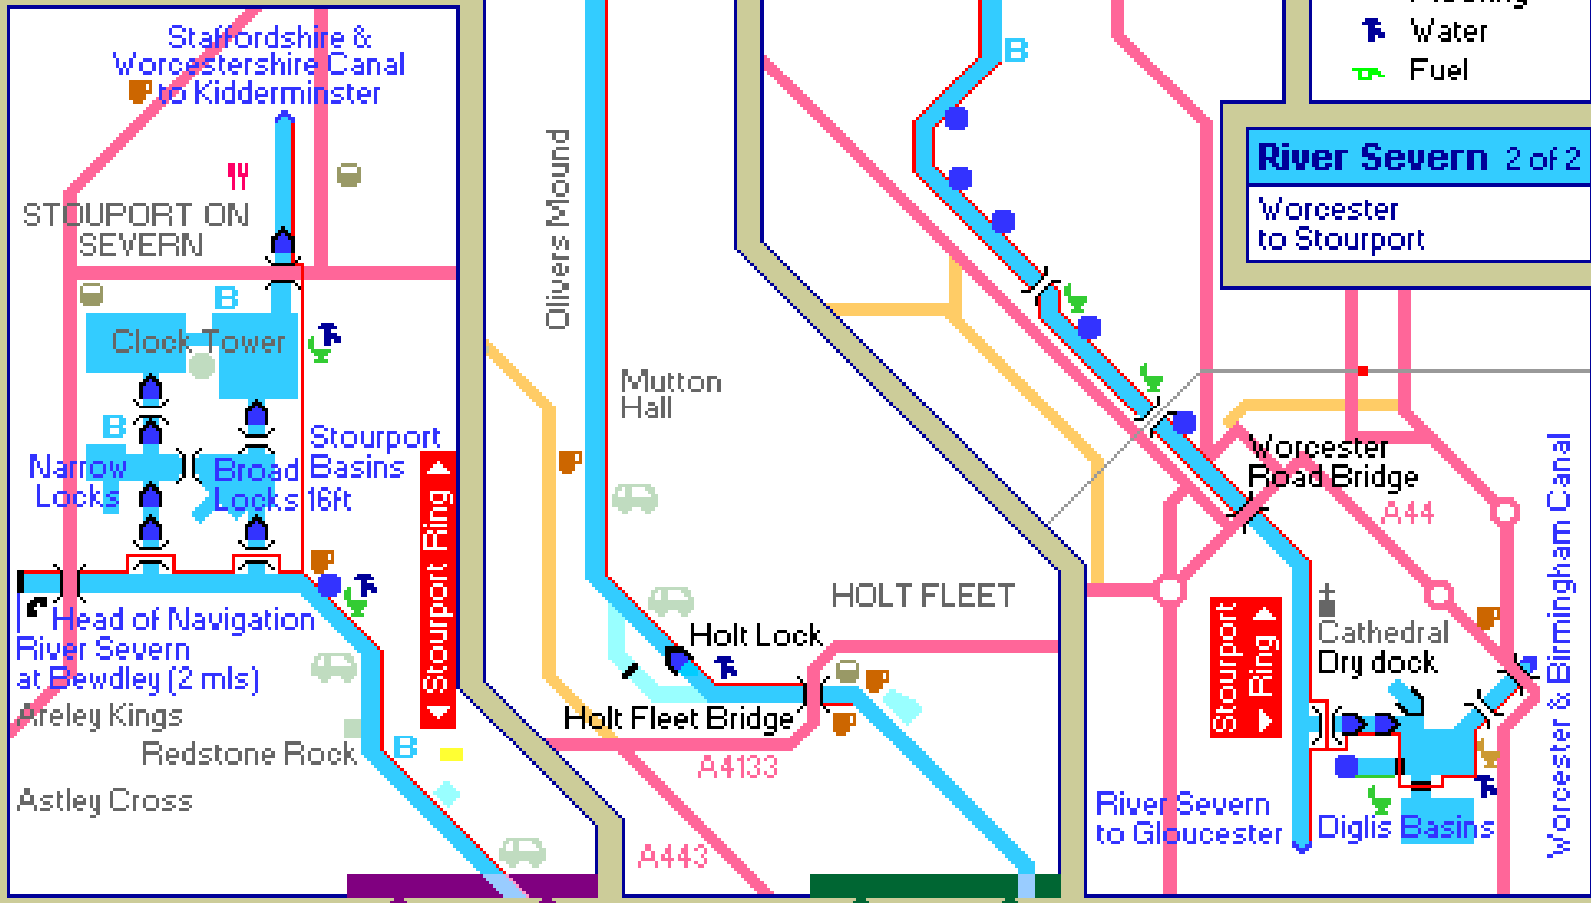

**Map key**

- Interest
- Parkland
- Car Park
- Railway
- A Road
- B Road
- Byroad
- Post office
- Camping
- Church
- Phone
- Eating
- Pub
- Shops
- Castle
- Golf
- Fishing
- Nature

**navigable rivers & canals**

Copyright Mick Fowler 2007

**Canal / River key**

- Navigation
- Lock
- Towpath
- Turning for 70ft craft
- Pipes
- Foot bridge
- Road bridge
- Rubbish
- Disposal
- Marina
- Boatyard
- Mooring
- Water
- Fuel

**River Sever 2 of 2**

Worcester to Stourport

Worcester & Birmingham Canal