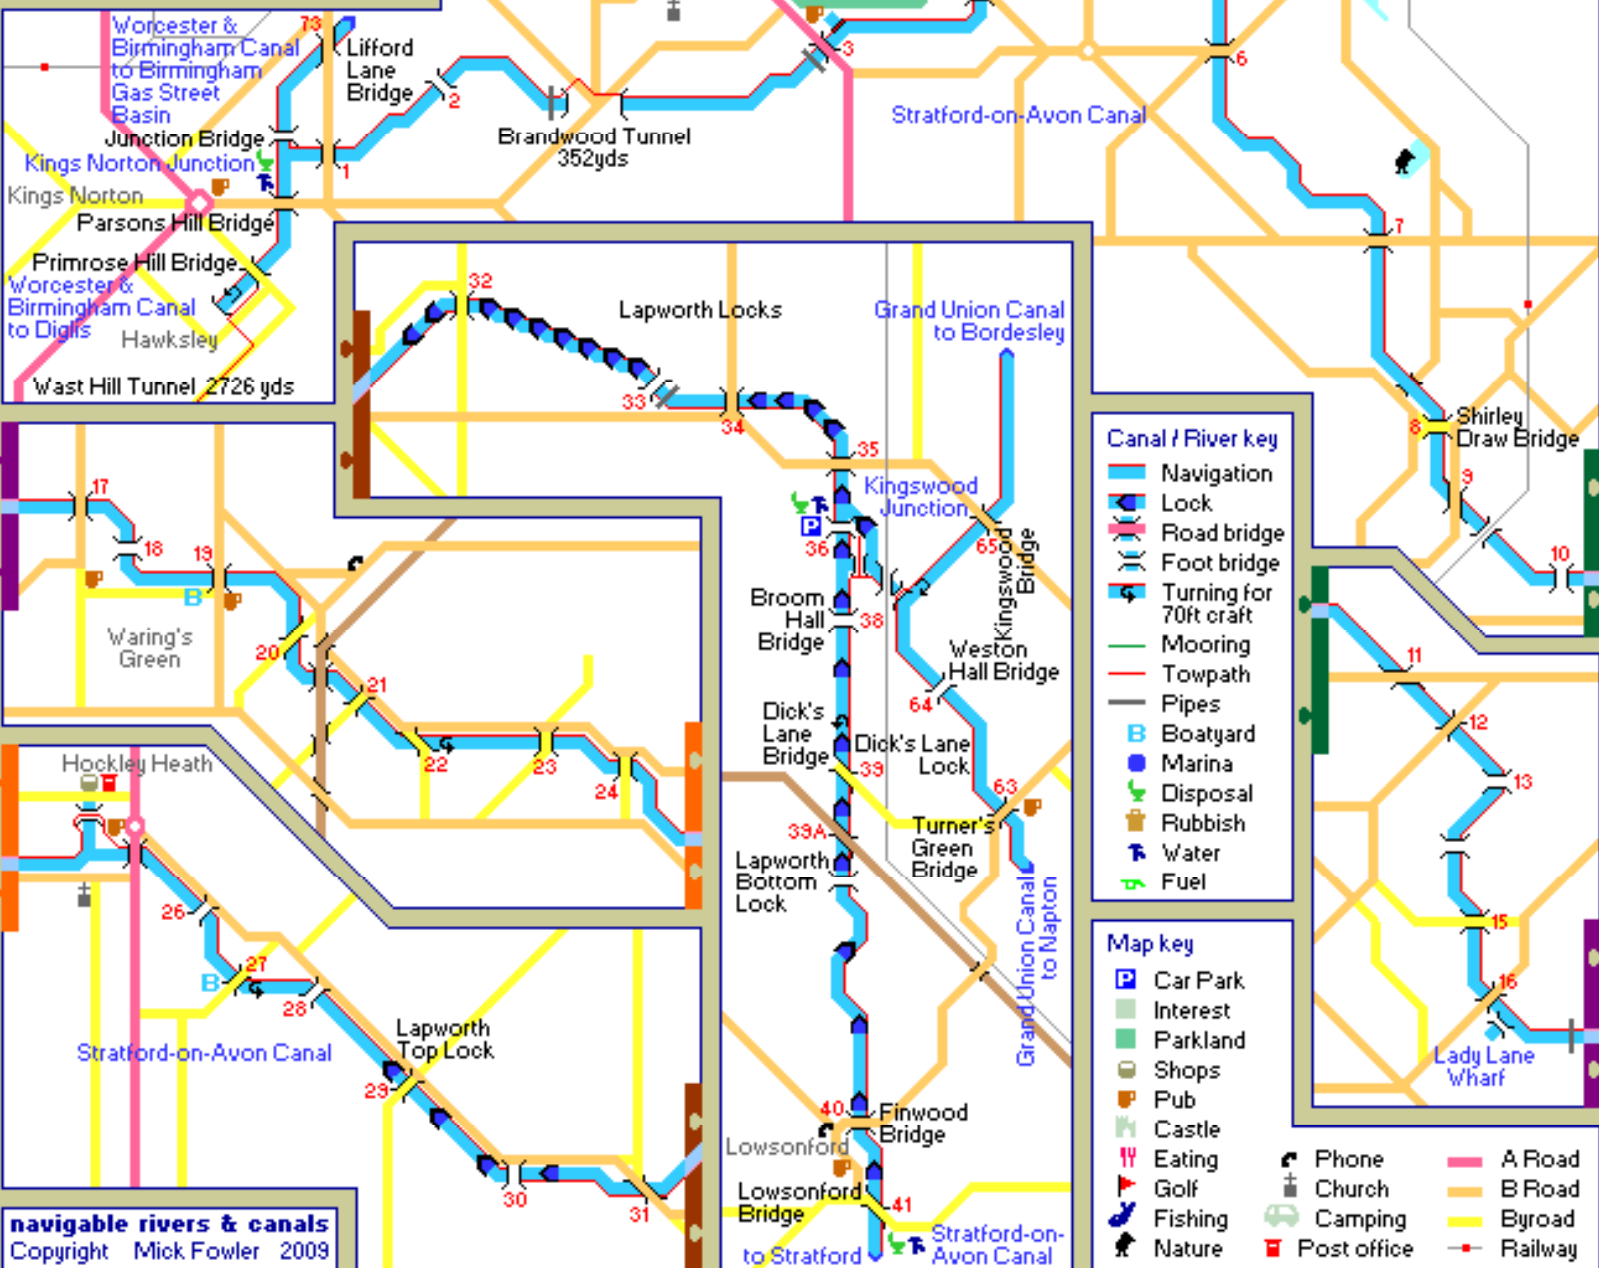

Stratford-on-Avon Canal 1 of 2

King's Norton Junction to Lowsonford

navigable rivers & canals

Copyright Mick Fowler 2009

- Canal / River key**
- Navigation
 - Lock
 - Road bridge
 - Foot bridge
 - Turning for 70ft craft
 - Mooring
 - Towpath
 - Pipes
 - Boatyard
 - Marina
 - Disposal
 - Rubbish
 - Water
 - Fuel

- Map key**
- Car Park
 - Interest
 - Parkland
 - Shops
 - Pub
 - Castle
 - Eating
 - Golf
 - Fishing
 - Nature
 - Phone
 - Church
 - Camping
 - Post office
 - A Road
 - B Road
 - Byroad
 - Railway