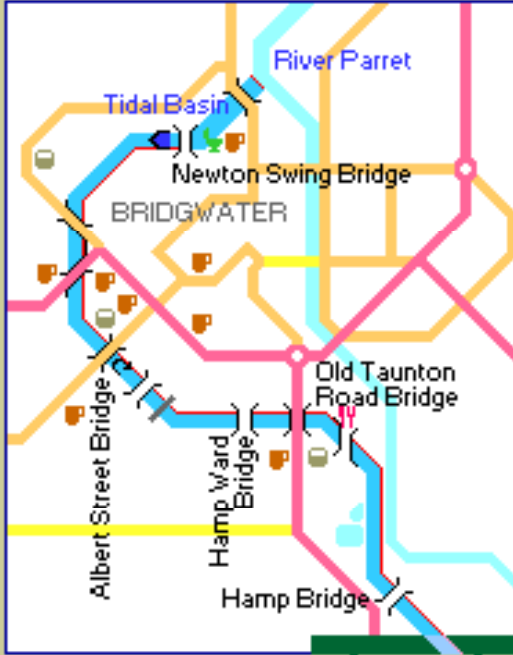

**Bridgwater & Taunton Canal**  
Bridgwater to Taunton

**Canal / River key**

Navigation	Mooring
Lock	Rubbish
Towpath	Water
Pipes	Fuel
Foot bridge	Marina
Road bridge	Boatyard
Turning for 70ft craft	Disposal

**navigable rivers & canals**  
Copyright Mick Fowler 2009

**Map key**

Pub	Eating	Railway	Underground
Shops	Golf	A Road	Parkland
Phone	Church	B Road	Camping
Car Park	Interest	Byroad	Post office
	Nature		Water