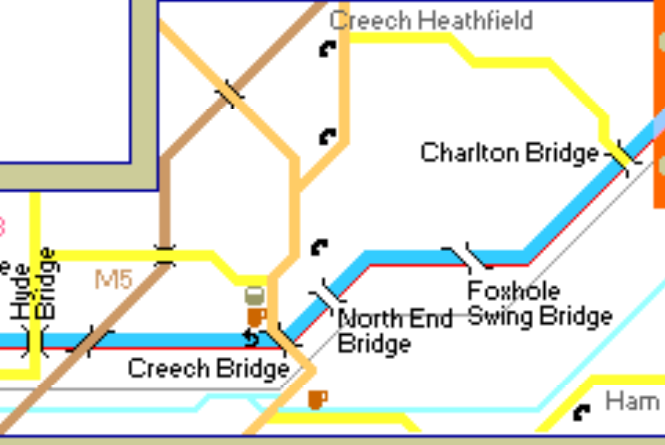

**Bridgwater & Taunton Canal**  
Bridgwater to Taunton

**Canal / River key**

Navigation	Mooring
Lock	Rubbish
Towpath	Water
Pipes	Fuel
Foot bridge	Marina
Road bridge	Boatyard
Turning for 70ft craft	Disposal

**navigable rivers & canals**  
Copyright Mick Fowler 2009

**Map key**

Pub	Eating	Railway	Underground
Shops	Golf	A Road	Parkland
Phone	Church	B Road	Camping
Car Park	Interest	Byroad	Post office
	Nature		Water