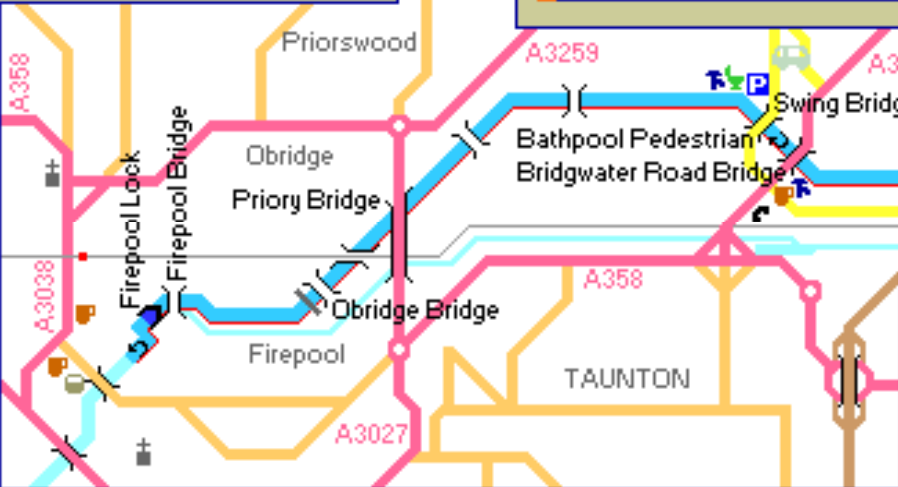

**Bridgwater & Taunton Canal**  
Bridgwater to Taunton

**Canal / River key**

Navigation	Mooring
Lock	Rubbish
Towpath	Water
Pipes	Fuel
Foot bridge	Marina
Road bridge	Boatyard
Turning for 70ft craft	Disposal

**navigable rivers & canals**  
Copyright Mick Fowler 2009

**Map key**

Pub	Eating	Railway	Underground
Shops	Golf	A Road	Parkland
Phone	Church	B Road	Camping
Car Park	Interest	Byroad	Post office
	Nature		Water