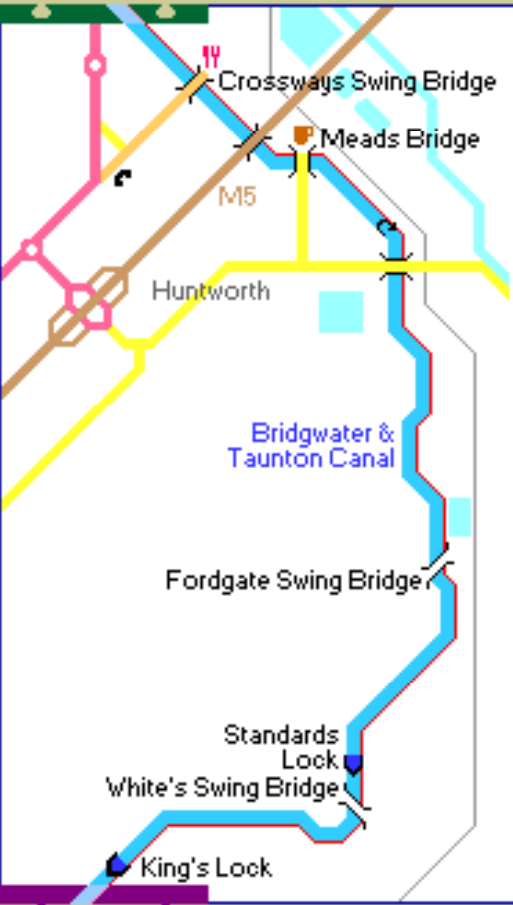

**Bridgwater & Taunton Canal**  
Bridgwater to Taunton

**Canal / River key**

Navigation	Mooring
Lock	Rubbish
Towpath	Water
Pipes	Fuel
Foot bridge	Marina
Road bridge	Boatyard
Turning for 70ft craft	Disposal

**navigable rivers & canals**  
Copyright Mick Fowler 2009

**Map key**

Pub	Eating	Railway	Underground
Shops	Golf	A Road	Parkland
Phone	Church	B Road	Camping
Car Park	Interest	Byroad	Post office
	Nature		Water