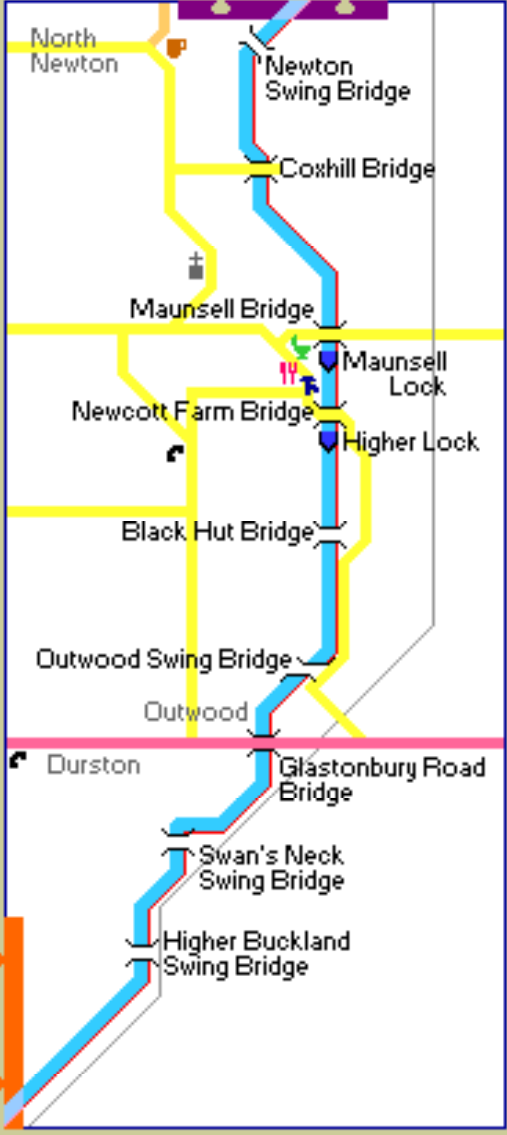

**Bridgwater & Taunton Canal**  
Bridgwater to Taunton

**Canal / River key**

Navigation	Mooring
Lock	Rubbish
Towpath	Water
Pipes	Fuel
Foot bridge	Marina
Road bridge	Boatyard
Turning for 70ft craft	Disposal

**navigable rivers & canals**  
Copyright Mick Fowler 2009

**Map key**

Pub	Eating	Railway	Underground
Shops	Golf	A Road	Parkland
Phone	Church	B Road	Camping
Car Park	Interest	Byroad	Post office
	Nature		Water