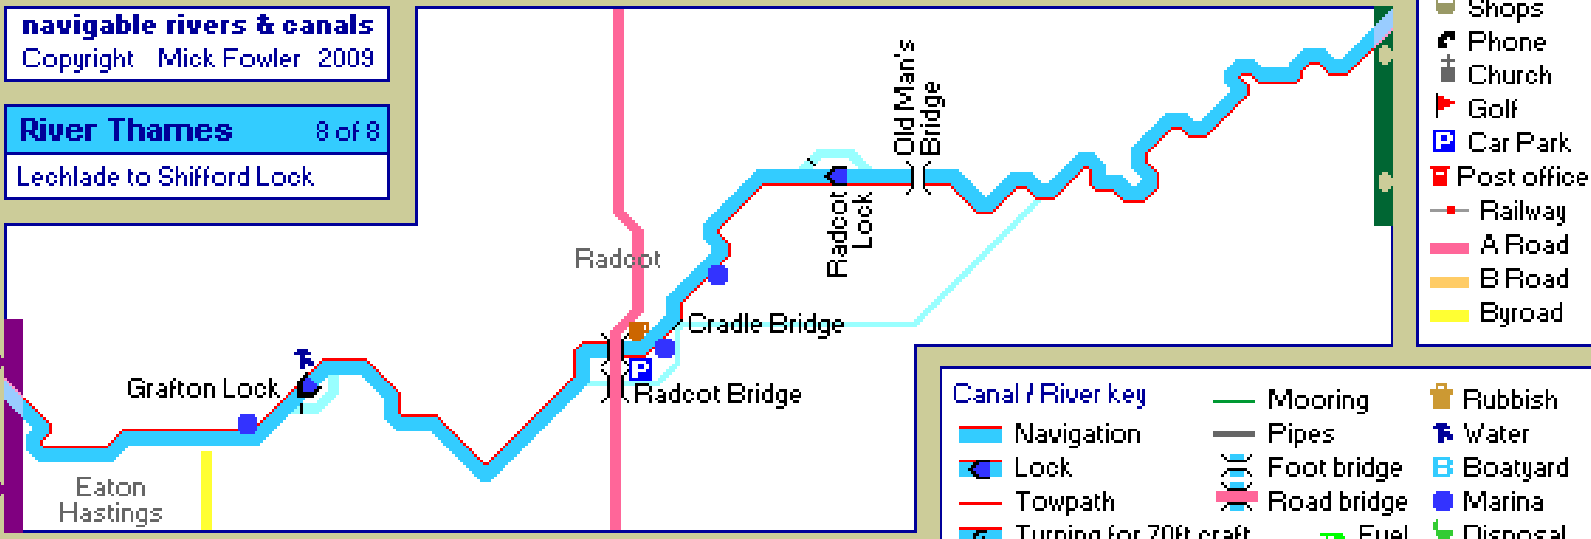

Map key

- Interest
- Parkland
- Camping
- Eating
- Pub
- Shops
- Phone
- Church
- Golf
- Car Park
- Post office
- Railway
- A Road
- B Road
- Byroad

navigable rivers & canals
 Copyright Mick Fowler 2009

River Thames 8 of 8
 Lechlade to Shifford Lock

Canal / River key

- Navigation
- Lock
- Towpath
- Turning for 70ft craft
- Mooring
- Pipes
- Foot bridge
- Road bridge
- Rubbish
- Water
- Boatyard
- Marina
- Fuel
- Disposal