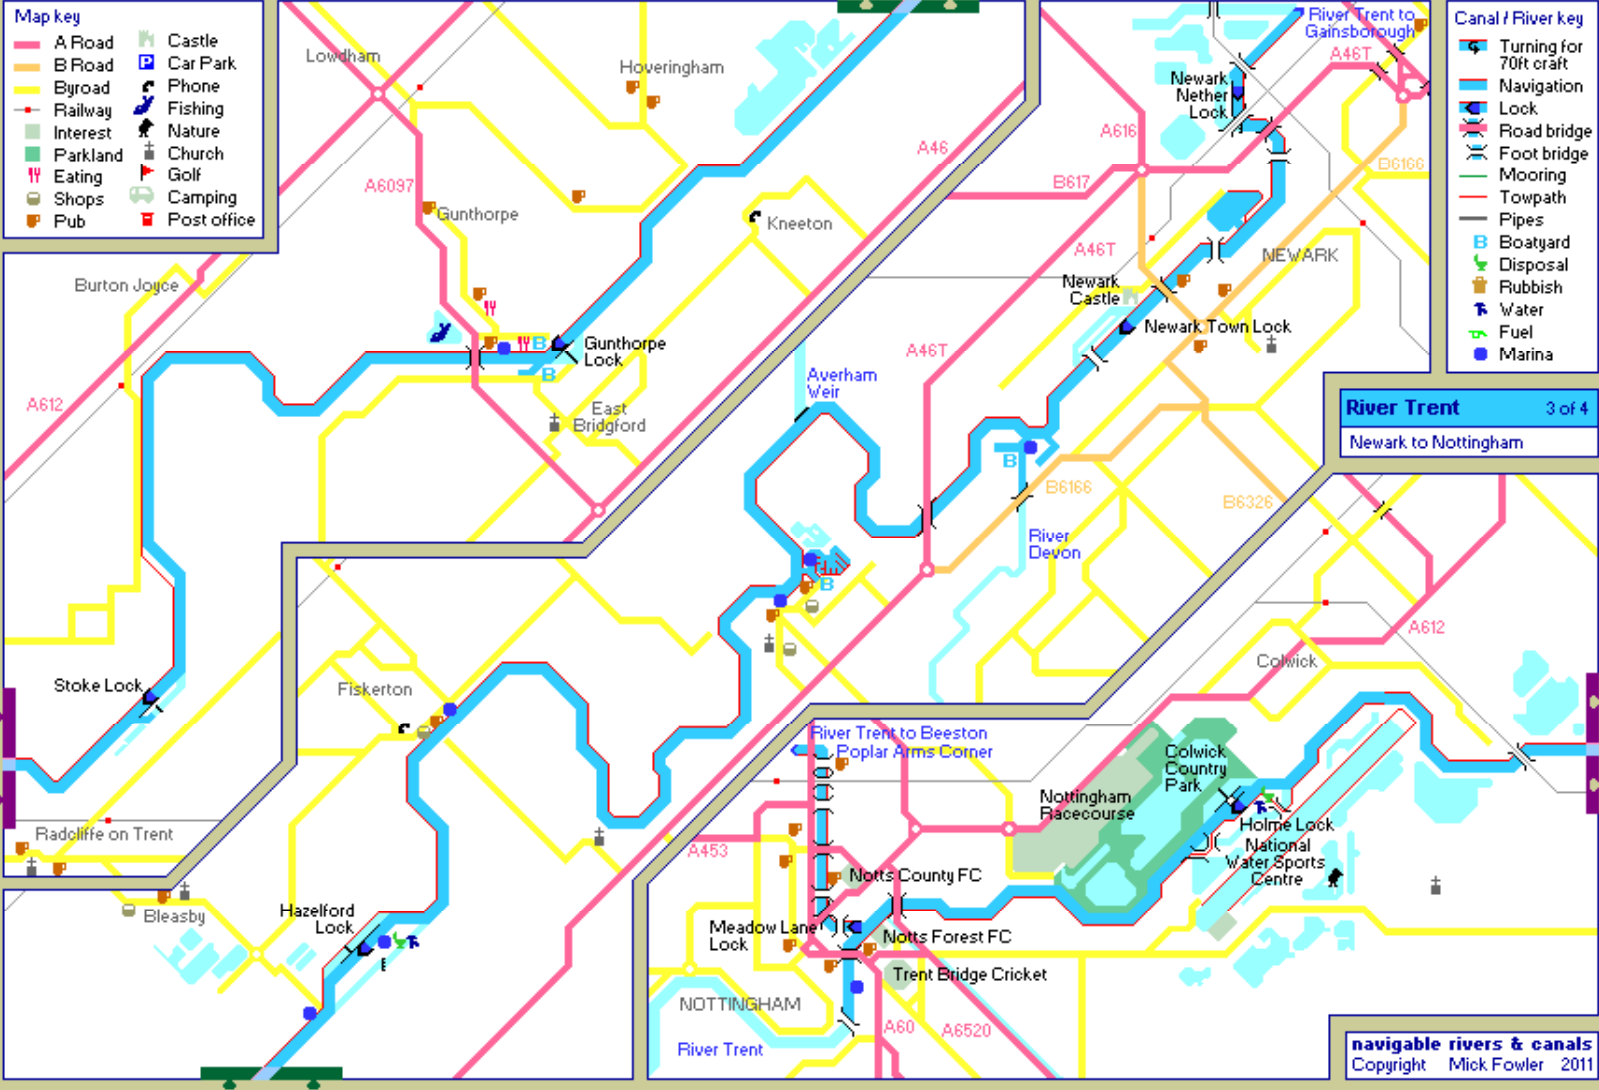

- Map key**
- A Road
 - B Road
 - Byroad
 - Railway
 - Interest
 - Parkland
 - Eating
 - Shops
 - Pub
 - Castle
 - Car Park
 - Phone
 - Fishing
 - Nature
 - Church
 - Golf
 - Camping
 - Post office

- Canal / River key**
- Turning for 70ft craft
 - Navigation
 - Lock
 - Road bridge
 - Foot bridge
 - Mooring
 - Towpath
 - Pipes
 - Boatyard
 - Disposal
 - Rubbish
 - Water
 - Fuel
 - Marina

River Trent 3 of 4
Newark to Nottingham

navigable rivers & canals
Copyright Mick Fowler 2011