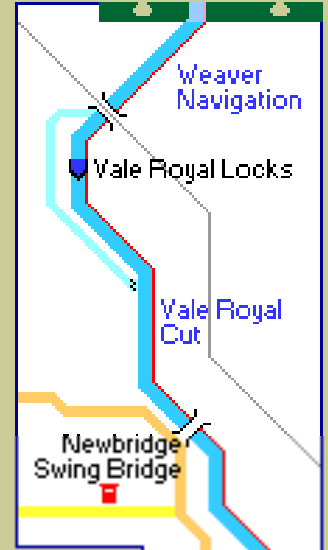

navigable rivers & canals
Copyright Mick Fowler 2009

- Map key**
- A Road
 - B Road
 - Byroad
 - Interest
 - Parkland
 - P Car Park
 - Railway
 - ☎ Phone
 - Shops
 - ☪ Pub
 - ☪ Eating
 - ☪ Golf
 - ☪ Fishing
 - ☪ Nature
 - ☪ Church
 - ☪ Camping
 - ☪ Post office

Weaver Navigation 1 of 2
Winsford to Acton Swing Bridge

- Canal / River key**
- Navigation
 - ☪ Lock
 - ☪ Road bridge
 - ☪ Foot bridge
 - ☪ Turning for 70ft craft
 - Mooring
 - Towpath
 - Pipes
 - B Boatyard
 - Marina
 - ☪ Disposal
 - ☪ Rubbish
 - ☪ Water
 - ☪ Fuel