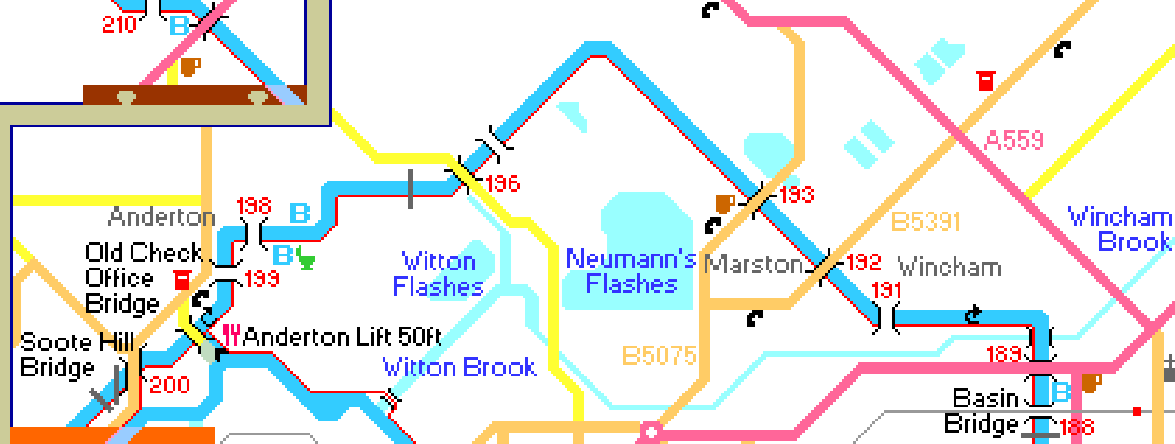

navigable rivers & canals
Copyright Mick Fowler 2009

- Map key**
- A Road
 - B Road
 - Byroad
 - Interest
 - Parkland
 - P Car Park
 - Railway
 - ☎ Phone
 - Shops
 - ☪ Pub
 - ☪ Eating
 - ☪ Golf
 - ☪ Fishing
 - ☪ Nature
 - ☪ Church
 - ☪ Camping
 - ☪ Post office

Weaver Navigation 1 of 2
Winsford to Acton Swing Bridge

- Canal / River key**
- Navigation
 - ☪ Lock
 - ☪ Road bridge
 - ☪ Foot bridge
 - ☪ Turning for 70ft craft
 - Mooring
 - Towpath
 - Pipes
 - B Boatyard
 - Marina
 - ☪ Disposal
 - ☪ Rubbish
 - ☪ Water
 - ☪ Fuel