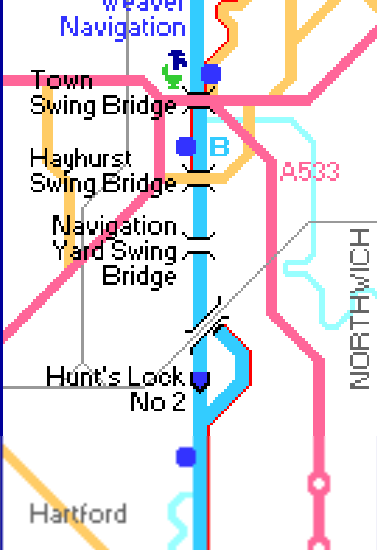

navigable rivers & canals
Copyright Mick Fowler 2009

- Map key**
- A Road
 - B Road
 - Byroad
 - Interest
 - Parkland
 - P Car Park
 - Railway
 - ☎ Phone
 - Shops
 - ☪ Pub
 - ☪ Eating
 - ☪ Golf
 - ☪ Fishing
 - ☪ Nature
 - ☪ Church
 - ☪ Camping
 - ☪ Post office

Weaver Navigation 1 of 2
Winsford to Acton Swing Bridge

- Canal / River key**
- Navigation
 - ☪ Lock
 - ☪ Road bridge
 - ☪ Foot bridge
 - ☪ Turning for 70ft craft
 - Mooring
 - Towpath
 - Pipes
 - B Boatyard
 - Marina
 - ☪ Disposal
 - ☪ Rubbish
 - ☪ Water
 - ☪ Fuel