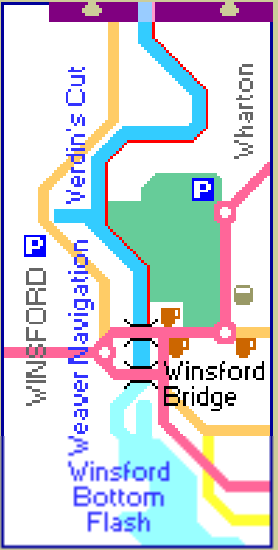

navigable rivers & canals
Copyright Mick Fowler 2009

- Map key**
- A Road
 - B Road
 - Byroad
 - Interest
 - Parkland
 - P Car Park
 - Railway
 - ☎ Phone
 - Shops
 - ☪ Pub
 - ☪ Eating
 - ☪ Golf
 - ☪ Fishing
 - ☪ Nature
 - ☪ Church
 - ☪ Camping
 - ☪ Post office

Weaver Navigation 1 of 2
Winsford to Acton Swing Bridge

- Canal / River key**
- Navigation
 - ☪ Lock
 - ☪ Road bridge
 - ☪ Foot bridge
 - ☪ Turning for 70ft craft
 - Mooring
 - Towpath
 - Pipes
 - B Boatyard
 - Marina
 - ☪ Disposal
 - ☪ Rubbish
 - ☪ Water
 - ☪ Fuel