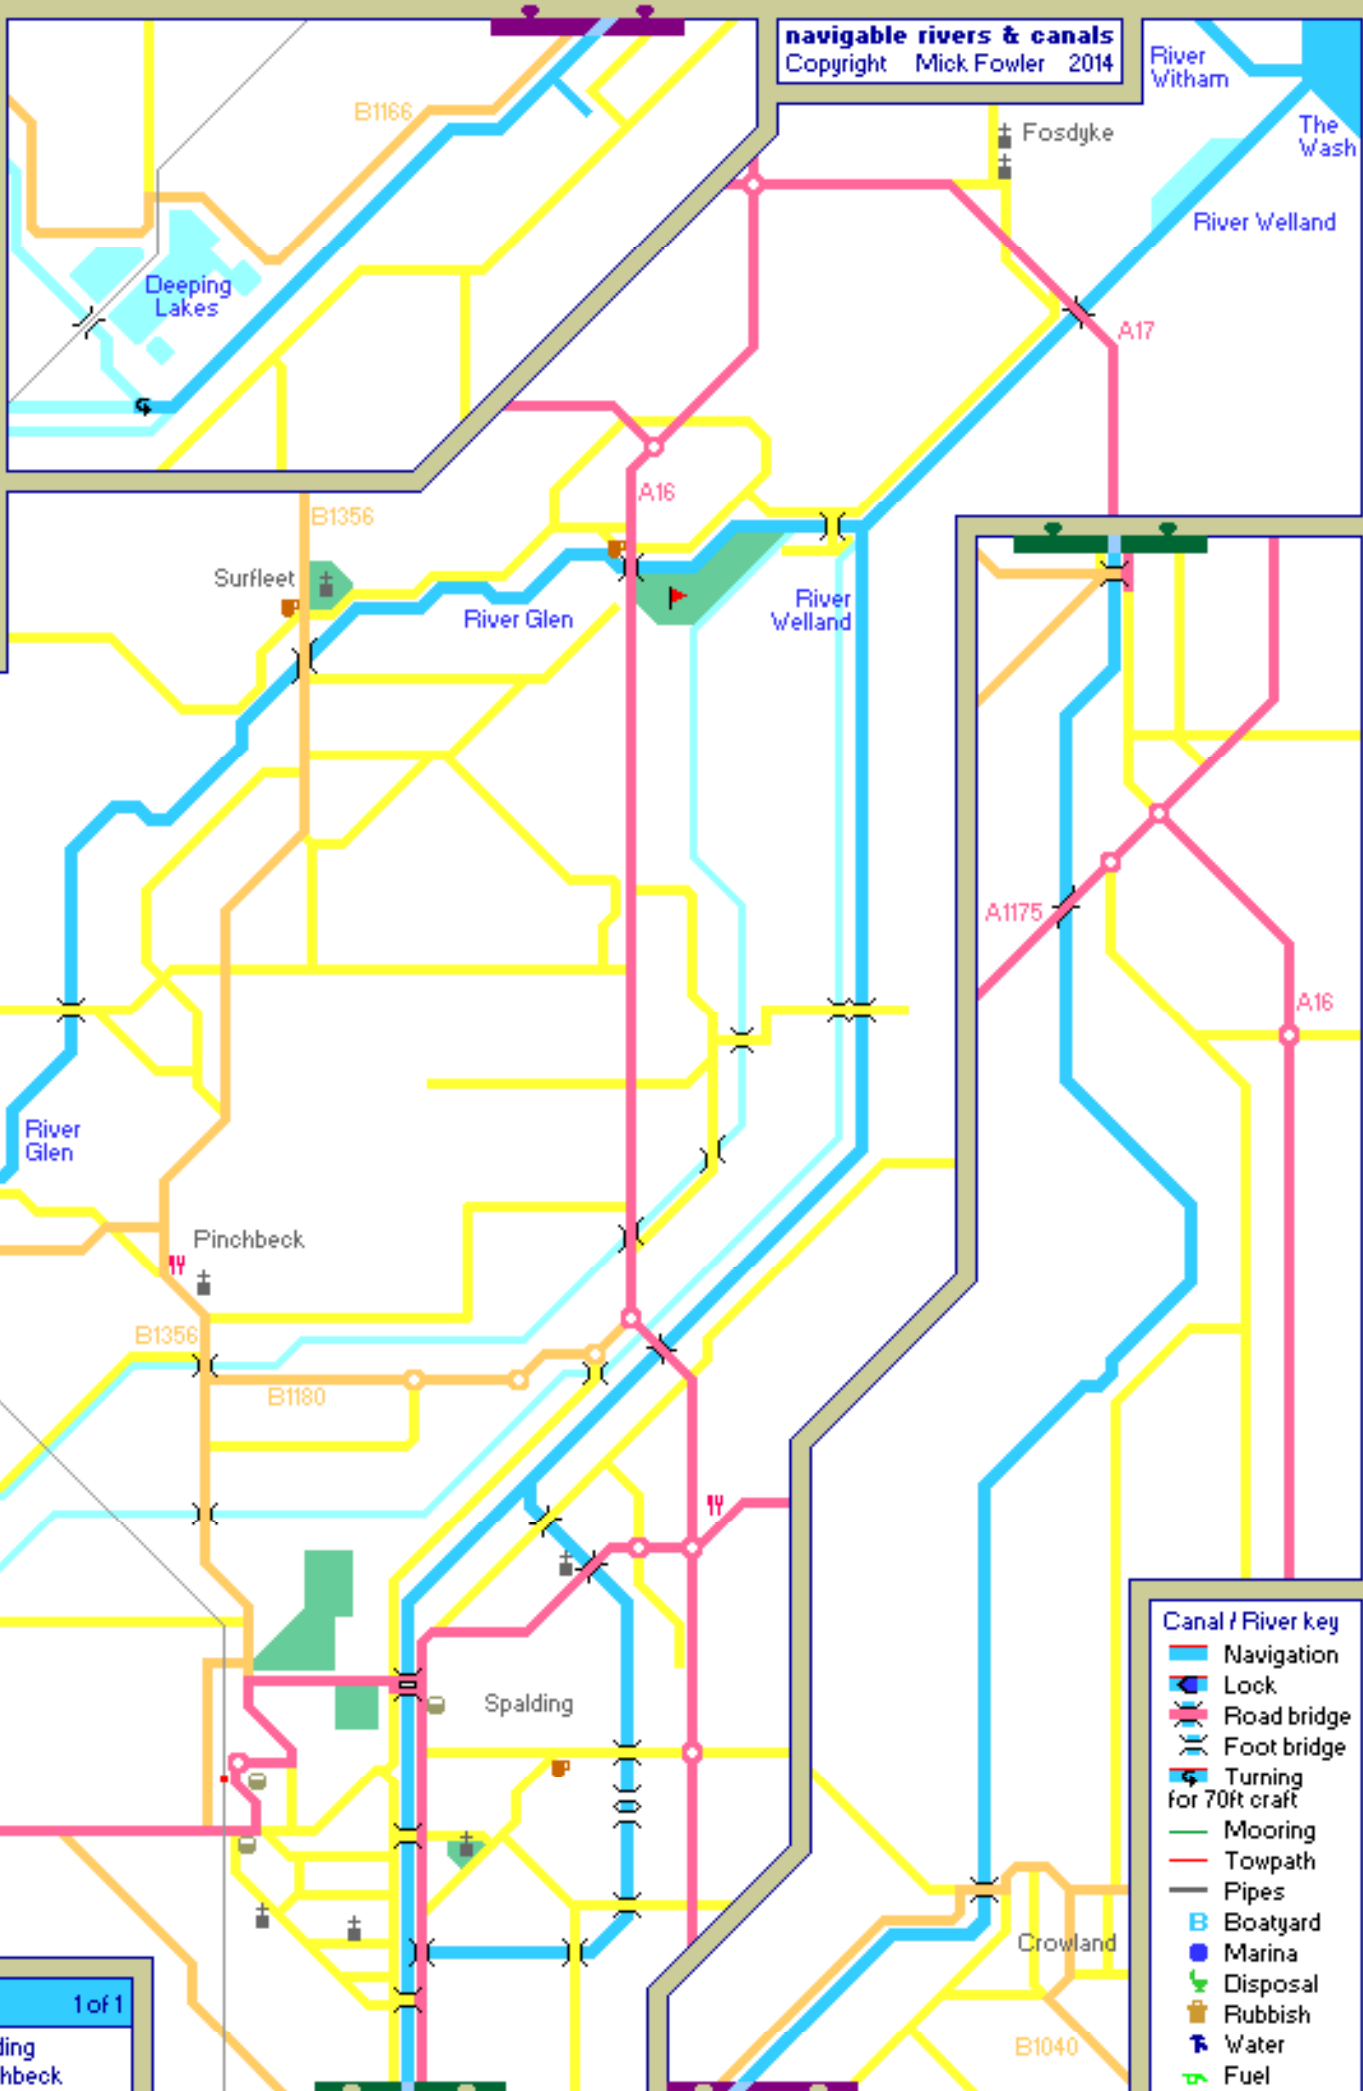

- Map key**
- A Road
 - B Road
 - Byroad
 - Railway
 - Phone
 - Golf
 - Pub
 - Car Park
 - Camping
 - Post office
 - Fishing
 - Cycle
 - Interest
 - Parkland
 - Church
 - Eating
 - Shops
 - Castle
 - Nature

navigable rivers & canals
Copyright Mick Fowler 2014

- Canal / River key**
- Navigation
 - Lock
 - Road bridge
 - Foot bridge
 - Turning for 70ft craft
 - Mooring
 - Towpath
 - Pipes
 - Boatyard
 - Marina
 - Disposal
 - Rubbish
 - Water
 - Fuel

River Welland 1 of 1
The Wash to Spalding
River Glen to Pinchbeck